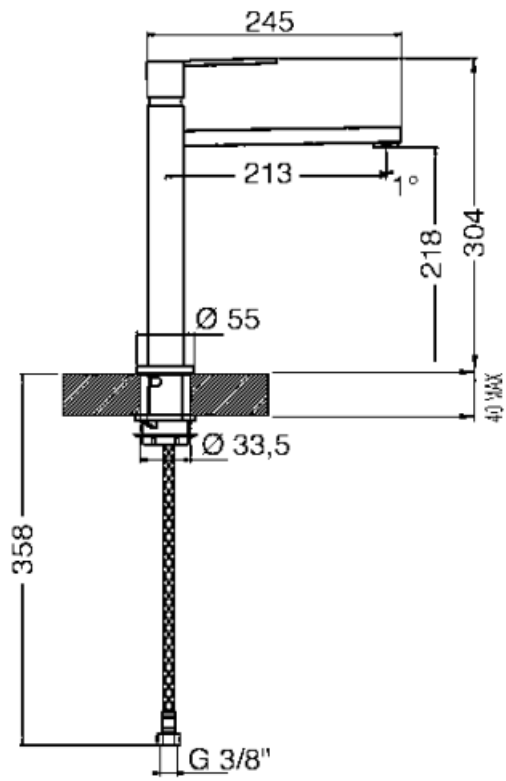

MFQ8-IS2

Product family	Taps
Material	Brass
Swivelling spout	Yes
Swivelling spout rotation	120 °

Aesthetics

Aesthetic	Universale	Tap type	Single lever
Series	Quadra	Aerator	Yes
Colour	Nickel	Flexible hoses number	2
Finishing	Brushed		

Technical Features

Flexible hoses lenght	600 mm	Minimum pressure	0,5 bar
Flexible hoses connection	3/8 "	Optimal pressure	3 bar
Ceramic disc cartridge type	35 Ø	Tap hole diameter	35 mm
Maximum pressure	5 bar		

Logistic Information

Product height (mm)	304 mm
---------------------	--------

Symbols glossary (TT)

Swivel spout rotation 120°