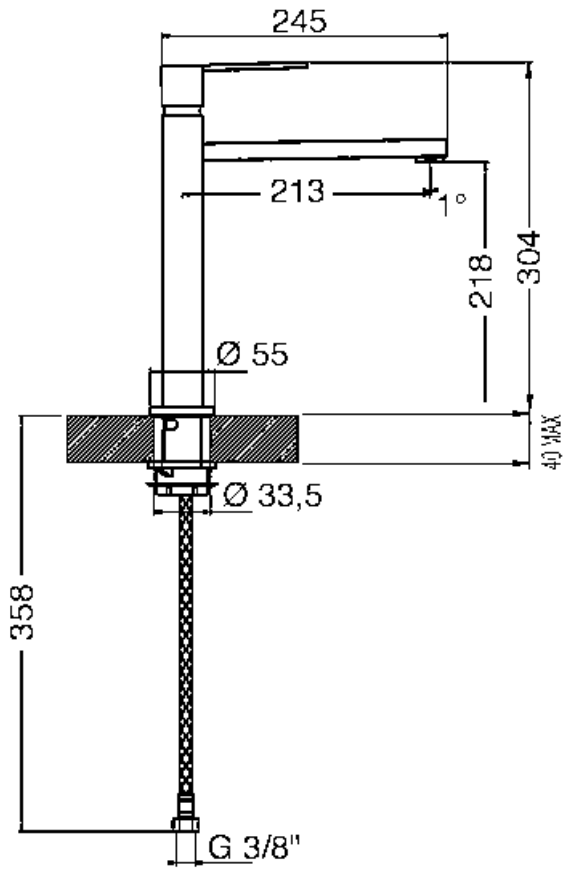

MFQ8-IS2

| | |
|---------------------------|-------|
| Product family | Taps |
| Material | Brass |
| Swivelling spout | Yes |
| Swivelling spout rotation | 120 ° |

Aesthetics

| | | | |
|-----------|--------------|-----------------------|--------|
| Aesthetic | Universale | Series | Quadra |
| Colour | Nickel | Aerator | Yes |
| Tap type | Single lever | Flexible hoses number | 2 |
| Finishing | Brushed | | |

Technical Features

| | | | |
|---------------------------|---------|-----------------------------|-------|
| Flexible hoses lenght | 600 mm | Optimal pressure | 3 bar |
| Flexible hoses connection | 3/8 " | Ceramic disc cartridge type | 35 Ø |
| Maximum pressure | 5 bar | Tap hole diameter | 35 mm |
| Minimum pressure | 0,5 bar | | |

Logistic Information

| | |
|---------------------|--------|
| Product height (mm) | 304 mm |
|---------------------|--------|

Symbols glossary

Swivel spout rotation 120°