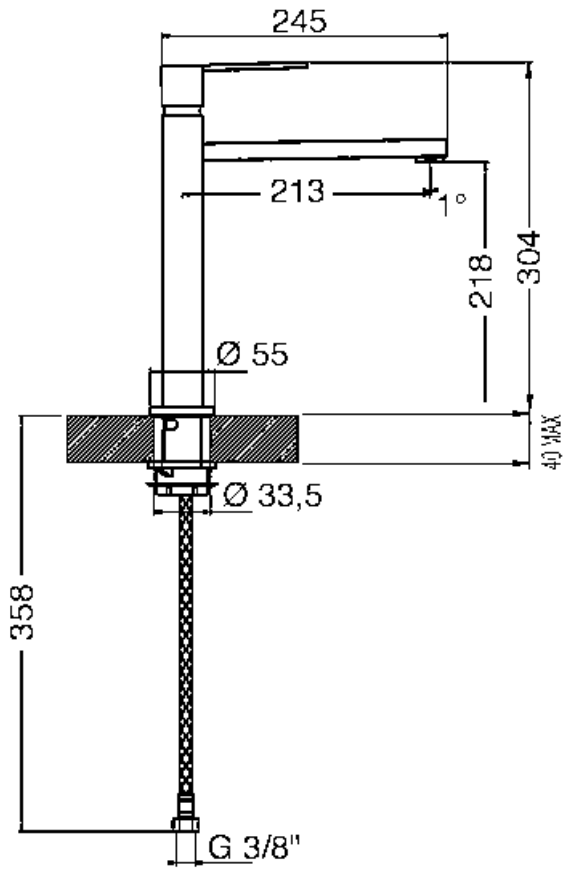

MFQ8-IS2

Product family	Taps
Material	Brass
Swivelling spout	Yes
Swivelling spout rotation	120 °

Aesthetics

Aesthetic	Universale	Series	Quadra
Colour	Nickel	Aerator	Yes
Tap type	Single lever	Flexible hoses number	2
Finishing	Brushed		

Technical Features

Flexible hoses lenght	600 mm	Optimal pressure	3 bar
Flexible hoses connection	3/8 "	Ceramic disc cartridge type	35 Ø
Maximum pressure	5 bar	Tap hole diameter	35 mm
Minimum pressure	0,5 bar		

Logistic Information

Product height (mm)	304 mm
---------------------	--------

Symbols glossary

Swivel spout rotation 120°