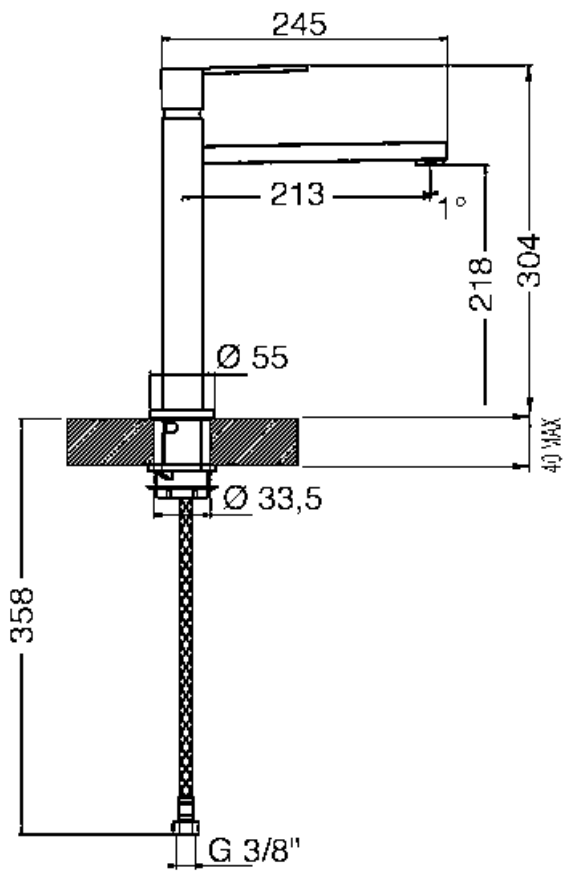

MFQ8-IS2

| | |
|---------------------------|-------|
| Product family | Taps |
| Material | Brass |
| Swivelling spout | Yes |
| Swivelling spout rotation | 120 ° |

Aesthetics

| | | | |
|-----------|--------------|-----------------------|--------|
| Aesthetic | Universale | Series | Quadra |
| Colour | Nickel | Aerator | Yes |
| Tap type | Single lever | Flexible hoses number | 2 |
| Finishing | Brushed | | |

Technical Features

| | | | |
|---------------------------|---------|-----------------------------|-------|
| Flexible hoses lenght | 600 mm | Optimal pressure | 3 bar |
| Flexible hoses connection | 3/8 " | Ceramic disc cartridge type | 35 Ø |
| Maximum pressure | 5 bar | Tap hole diameter | 35 mm |
| Minimum pressure | 0,5 bar | | |

Logistic Information

| | |
|---------------------|--------|
| Product height (mm) | 304 mm |
|---------------------|--------|

Symbols glossary

Swivel spout rotation 120°