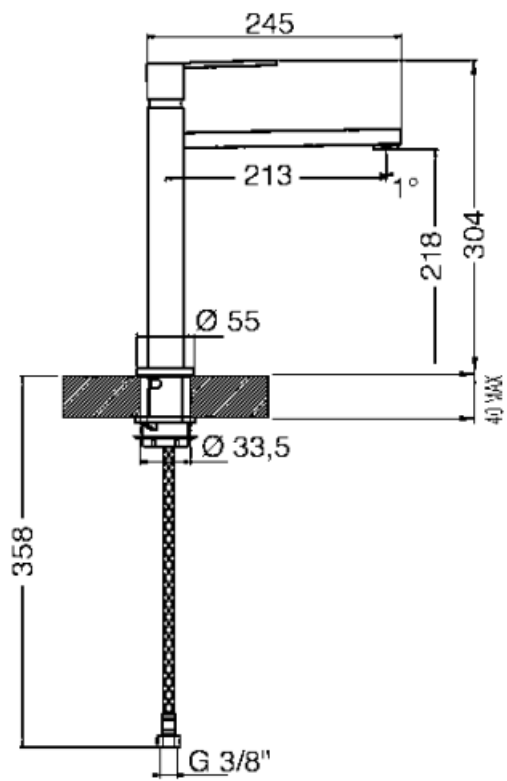

MFQ8-IS2

Product family	Taps
Material	Brass
Swivelling spout	Yes
Swivelling spout rotation	120 °

Aesthetics

Serie	Quadra	Tap type	Single lever
Aesthetic	Universale	Aerator	Yes
Colour	Nickel	Flexible hoses number	2
Finishing	Brushed		

Technical Features

Flexible hoses lenght	600 mm	Minimum pressure	0,5 bar
Flexible hoses connection	3/8 "	Optimal pressure	3 bar
Ceramic disc cartridge type	35 Ø	Tap hole diameter	35 mm
Maximum pressure	5 bar		

Logistic Information

Product height (mm)	304 mm
---------------------	--------

Symbols glossary (TT)

Swivel spout rotation 120°