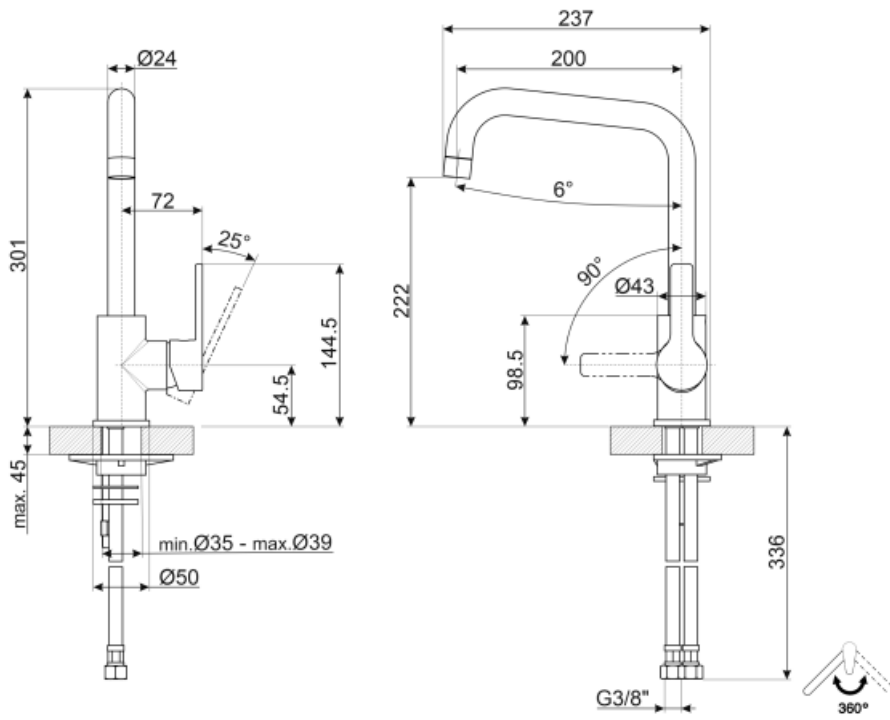

MI3MN

Product family	Taps
Material	Brass
Swivelling spout	Yes
Swivelling spout rotation	360 °

Aesthetics

Aesthetic	Universale	Tap type	Single lever
Colour	Black	Jet type	Single jet
Finishing	Matt black	Aerator	Yes
Spout type	U spout	Flexible hoses number	2

Technical Features

Characteristics	ESC	Maximum pressure	5 bar
Flexible hoses lenght	370 mm	Minimum pressure	1 bar
Flexible hoses connection	3/8 "	Optimal pressure	3 bar
Ceramic disc cartridge type	35 Ø	Tap hole diameter	35 mm

Logistic Information

Product height (mm)	301 mm
---------------------	--------

Not included accessories

STABMIX
Tap stabiliser

Symbols glossary (TT)

ESC: with the ESC Energy Saving Cartridge system the control lever positioned in the middle dispenses only cold water, and not 50% of hot and 50% of c

Swivel spout rotation 360°