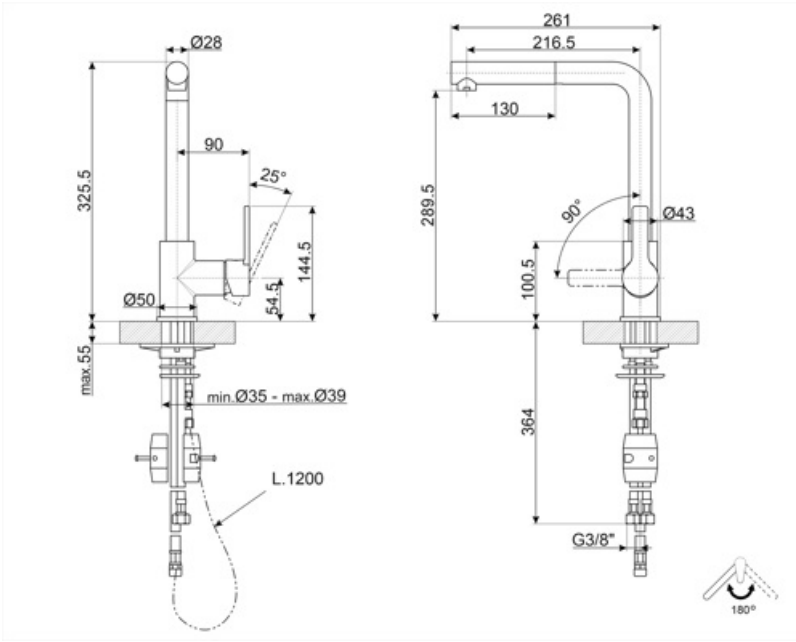

MID1CR

Product Family	Taps
Material	Brass
Swivelling spout	Yes
Swivelling spout rotation	180 °

Aesthetics

Aesthetics	Universal	Handshower	Extractable
Colour	Chrome	Jet type	Single jet
Finishing	Gloss	Aerator	Yes
Spout type	L spout	Flexible hoses number	2
Tap type	Single lever		

Technical Features

Characteristics	ESC, WSC	Maximum pressure	5 bar
Flexible hoses lenght	400 mm	Minimum pressure	1 bar
Flexible hoses connection	3/8 "	Optimal pressure	3 bar
Ceramic disc cartridge type	35 Ø	Water production (l/min)	12 l
Tap type	Yes	Tap hole diameter	35 mm

Logistic Information

Product Height (mm)	325 mm
---------------------	--------

Not included accessories

STABMIX
Tap brace

Symbols glossary

ESC: with the ESC Energy Saving Cartridge system the control lever positioned in the middle dispenses only cold water, and not 50% of hot and 50% of cold. To obtain hot water, turn the lever further to the left. Thus the use does not operate the boiler.

The extractable handshower allows to increase the range of action of the tap and it is extremely versatile, practical and comfortable.