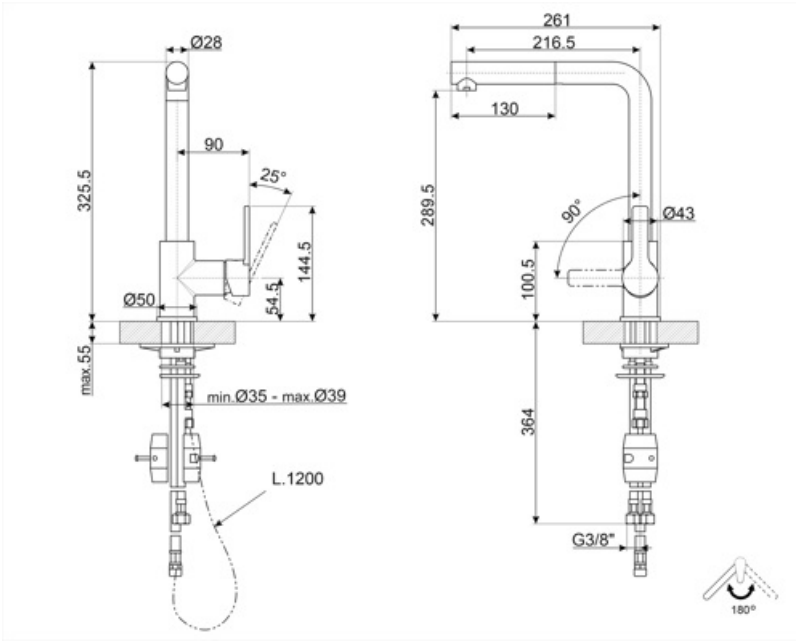

## Technische specificaties

Eigenschappen	ESC, WSC	Optimale druk	3 bar
Lengte flexibele slang	400 mm	Water production (l/min)	12 l
Aansluiting flexibele slangen	3/8 "	Type cartouche met keramische schijven	35 Ø
Maximum druk	5 bar	Diameter kraangat	35 mm
Minimum druk	1 bar	Non-return valve	Ja

## Logistieke informatie

Hoogte product (mm)	325 mm
---------------------	--------

---

## Symbols glossary

---

- |  |  |   |  |
|--|--|---|--|
|  | ESC: with the ESC Energy Saving Cartridge system the control lever positioned in the middle dispenses only cold water, and not 50% of hot and 50% of c |  | WSC: with the WSC Water Saving Cartridge the control lever stops halfway, causing 50% of the water (sufficient for normal cooking activities) to be di |
|  | Swivel spout rotation 180°   |  | The extractable handshower allows to increase the range of action of the tap and it is extremely versatile, practical and comfortable.                 |