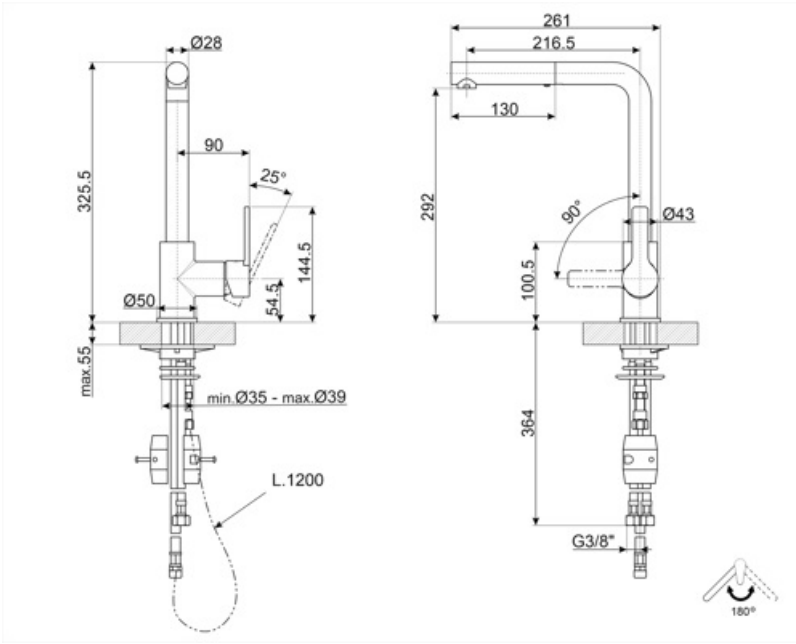

# MID1MN

Product family	Taps
Material	Brass
Swivelling spout	Yes
Swivelling spout rotation	180 °

## Technical Features

Characteristics	ESC, WSC	Optimal pressure	3 bar
Flexible hoses lenght	400 mm	Ceramic disc cartridge type	35 Ø
Flexible hoses connection	3/8 "	Tap hole diameter	35 mm
Maximum pressure	5 bar	Non-return valve	Yes
Minimum pressure	1 bar		

## Logistic Information

Product height (mm)	325 mm
---------------------	--------

---

## Symbols glossary

---

- |  |   |
|--|---|
|  <p>ESC: with the ESC Energy Saving Cartridge system the control lever positioned in the middle dispenses only cold water, and not 50% of hot and 50% of c</p> |  <p>WSC: with the WSC Water Saving Cartridge the control lever stops halfway, causing 50% of the water (sufficient for normal cooking activities) to be di</p> |
|  <p>Swivel spout rotation 180°</p>   |  <p>Double jet handshower. It is possible to simply switch between a standard stream mode and a spray mode.</p>  |
|  <p>The extractable handshower allows to increase the range of action of the tap and it is extremely versatile, practical and comfortable.</p>                 |   |