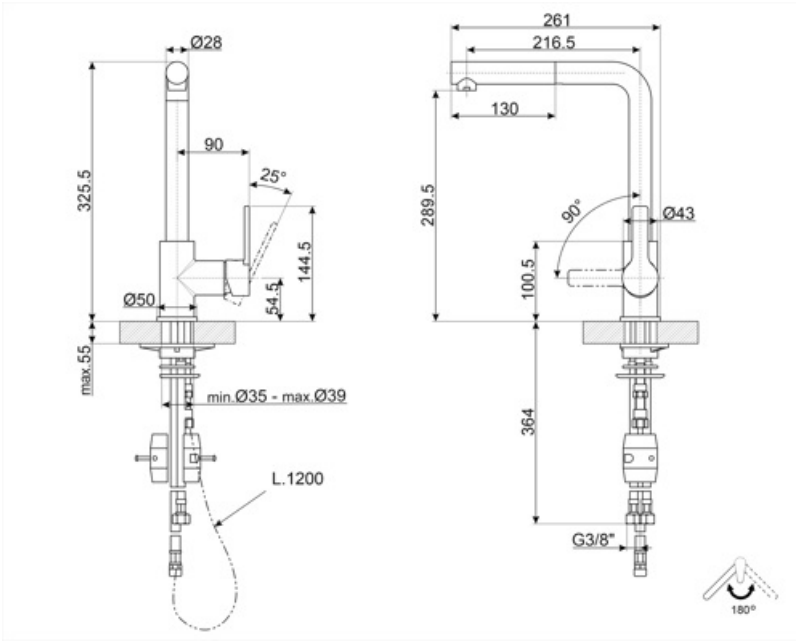

MID1NS

Product family	Taps
Material	Brass
Swivelling spout	Yes
Swivelling spout rotation	180 °

Aesthetics

Aesthetic	Universale	Handshower	Extractable
Colour	Nickel	Jet type	Single jet
Spout type	L spout	Aerator	Yes
Tap type	Single lever	Flexible hoses number	2
Finishing	Satin		

Technical Features

Characteristics	ESC, WSC	Optimal pressure	3 bar
Flexible hoses lenght	400 mm	Ceramic disc cartridge type	35 Ø
Flexible hoses connection	3/8 "	Tap hole diameter	35 mm
Maximum pressure	5 bar	Non-return valve	Yes
Minimum pressure	1 bar		

Logistic Information

Product height (mm)	325 mm
---------------------	--------

Compatible Accessories

STABMIX
Tap stabiliser

Alternative products

MID1MN

Colour: Black

MID1CR

Colour: Chrome

Symbols glossary

- | | | | |
|--|--|---|--|
|  | ESC: with the ESC Energy Saving Cartridge system the control lever positioned in the middle dispenses only cold water, and not 50% of hot and 50% of c |  | WSC: with the WSC Water Saving Cartridge the control lever stops halfway, causing 50% of the water (sufficient for normal cooking activities) to be di |
|  | Swivel spout rotation 180° |  | The extractable handshower allows to increase the range of action of the tap and it is extremely versatile, practical and comfortable. |