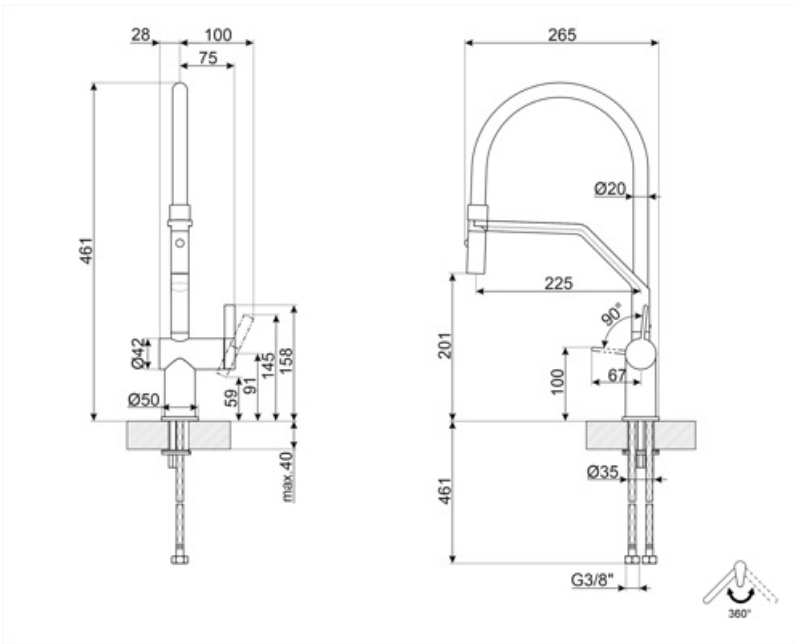

# MID20CR

Product family	Taps
Material	Brass
Swivelling spout	Yes
Swivelling spout rotation	360 °

## Technical Features

Flexible hoses lenght	450 mm	Optimal pressure	3 bar
Flexible hoses connection	3/8 "	Ceramic disc cartridge type	35 Ø
Maximum pressure	5 bar	Tap hole diameter	35 mm
Minimum pressure	0,5 bar		

## Logistic Information

Product height (mm)	461 mm
---------------------	--------

---

## Symbols glossary

---

- |  |  |   |   |
|--|--|---|---|
|  | Swivel spout rotation 360°   |  | Double jet handshower. It is possible to simply switch between a standard stream mode and a spray mode. |
|  | The mobile hand shower of the Semi-Professional taps with high spout allows you to easily reach every point of the sink. |   |   |