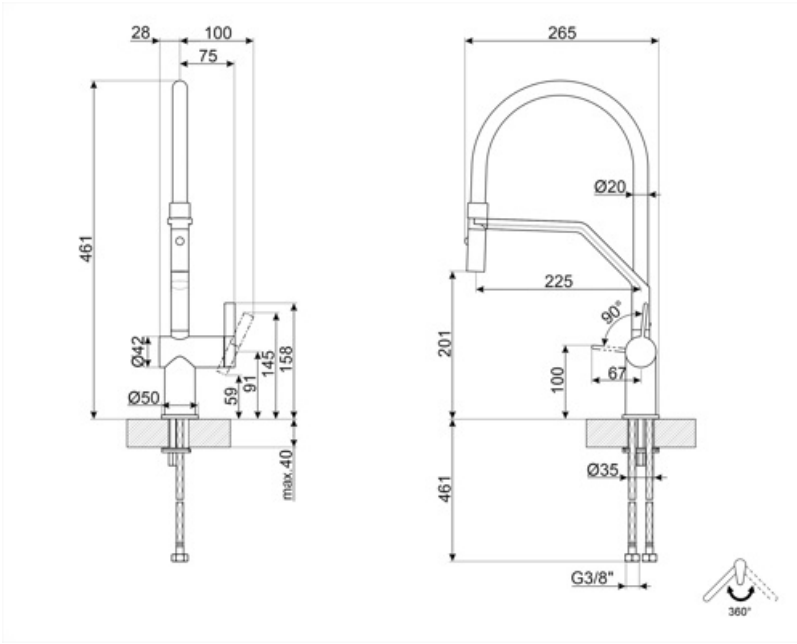

MID20CR

Product family	Taps
Material	Brass
Swivelling spout	Yes
Swivelling spout rotation	360 °

Aesthetics

Aesthetic	Universale	Handshower	Mobile semi-professional
Colour	Chrome and black matt	Jet type	Double jets
Spout type	Silicone spout	Aerator	Yes
Tap type	Semi-professional single lever	Flexible hoses number	2
Finishing	Glossy		

Technical Features

Flexible hoses lenght	450 mm	Optimal pressure	3 bar
Flexible hoses connection	3/8 "	Ceramic disc cartridge type	35 Ø
Maximum pressure	5 bar	Tap hole diameter	35 mm
Minimum pressure	0,5 bar		

Logistic Information

Product height (mm)	461 mm
---------------------	--------

Alternative products

MID20MN

Colour: Black

Symbols glossary

Swivel spout rotation 360°

Double jet handshower. It is possible to simply switch between a standard stream mode and a spray mode.

The mobile hand shower of the Semi-Professional taps with high spout allows you to easily reach every point of the sink.