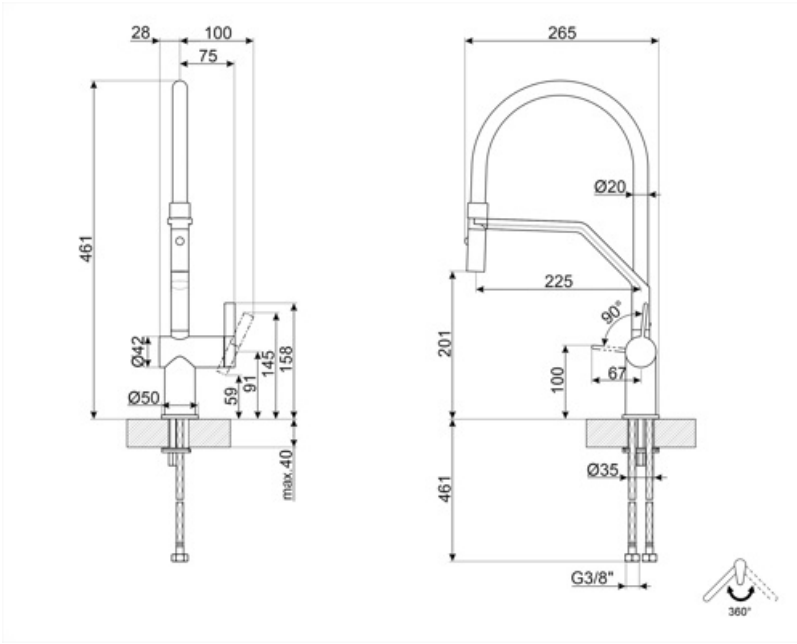

## MID20CR

Product family	Taps
Material	Brass
Swivelling spout	Yes
Swivelling spout rotation	360 °

### Technical Features

Flexible hoses lenght	450 mm	Optimal pressure	3 bar
Flexible hoses connection	3/8 "	Ceramic disc cartridge type	35 Ø
Maximum pressure	5 bar	Tap hole diameter	35 mm
Minimum pressure	0,5 bar		

### Logistic Information

Product height (mm)	461 mm
---------------------	--------

---

## Symbols glossary

---

Swivel spout rotation 360°

Double jet handshower. It is possible to simply switch between a standard stream mode and a spray mode.

The mobile hand shower of the Semi-Professional taps with high spout allows you to easily reach every point of the sink.