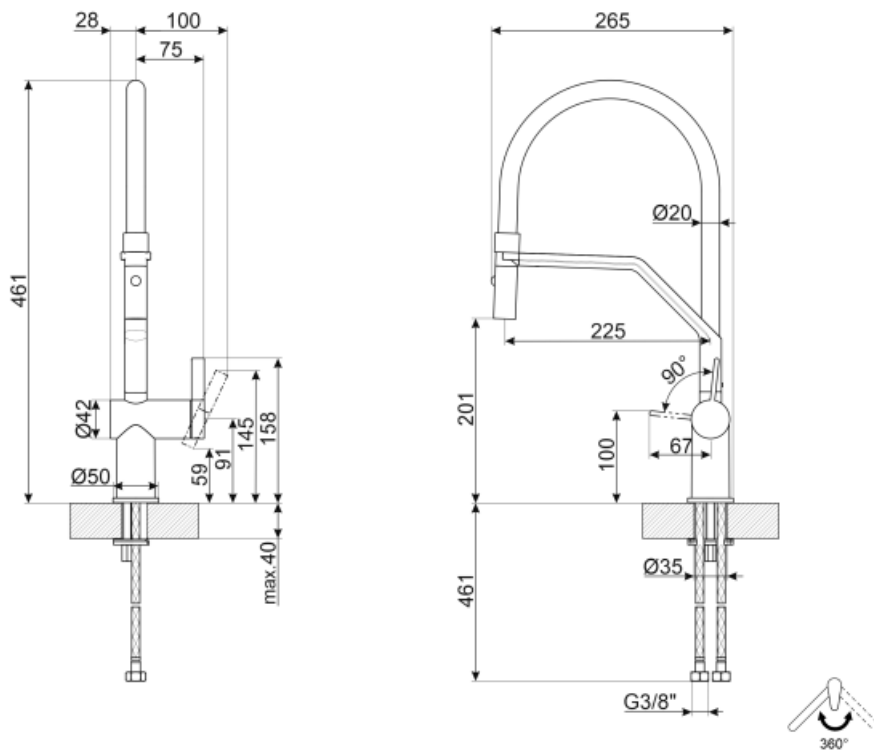

MID20MN

Product family	Taps
Material	Brass
Swivelling spout	Yes
Swivelling spout rotation	360 °

Aesthetics

Aesthetic	Universale	Handshower	Mobile semi-professional
Colour	Black	Jet type	Double jets
Finishing	Matt black	Aerator	Yes
Spout type	Silicone spout	Flexible hoses number	2
Tap type	Semi-professional single lever		

Technical Features

Flexible hoses lenght	450 mm	Minimum pressure	0,5 bar
Flexible hoses connection	3/8 "	Optimal pressure	3 bar
Ceramic disc cartridge type	35 Ø	Tap hole diameter	35 mm
Maximum pressure	5 bar		

Logistic Information

Product height (mm)	461 mm
---------------------	--------

Symbols glossary (TT)

Swivel spout rotation 360°

Double jet handshower. It is possible to simply switch between a standard stream mode and a spray mode.

The mobile hand shower of the Semi-Professional taps with high spout allows you to easily reach every point of the sink.