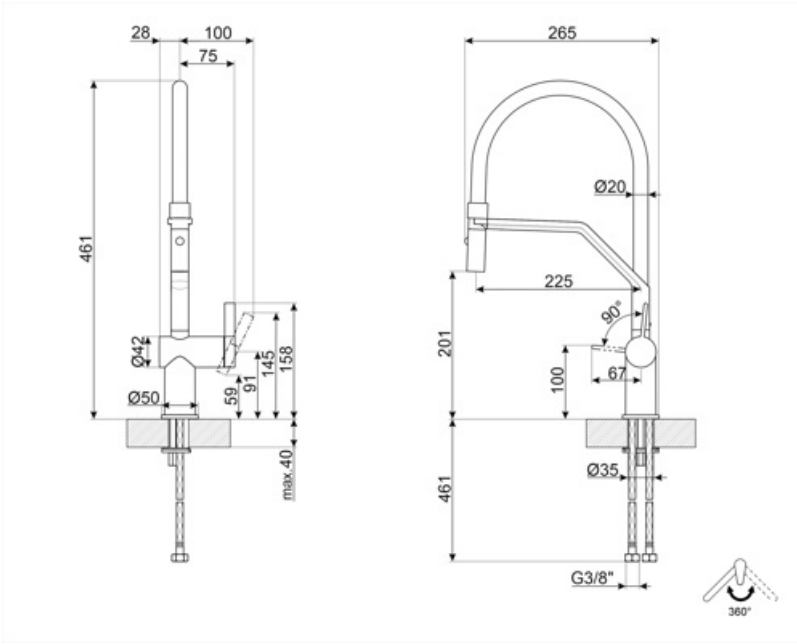

MID20MN

Product family	Taps
Material	Brass
Swivelling spout	Yes
Swivelling spout rotation	360 °

Aesthetics

Aesthetic	Universale	Handshower	Mobile semi-professional
Colour	Black	Jet type	Double jets
Finishing	Matt black	Aerator	Yes
Spout type	Silicone spout	Flexible hoses number	2
Tap type	Semi-professional single lever		

Technical Features

Flexible hoses lenght	450 mm	Minimum pressure	0,5 bar
Flexible hoses connection	3/8 "	Optimal pressure	3 bar
Ceramic disc cartridge type	35 Ø	Tap hole diameter	35 mm
Maximum pressure	5 bar		

Logistic Information

Product height (mm)	461 mm
---------------------	--------

Symbols glossary

Swivel spout rotation 360°

Double jet handshower. It is possible to simply switch between a standard stream mode and a spray mode.

The mobile shower of the semi-professional taps with high spout allows you to easily reach every point of the sink for more practical and comfortable use, as well as easier cleaning

Spout rotation 360°