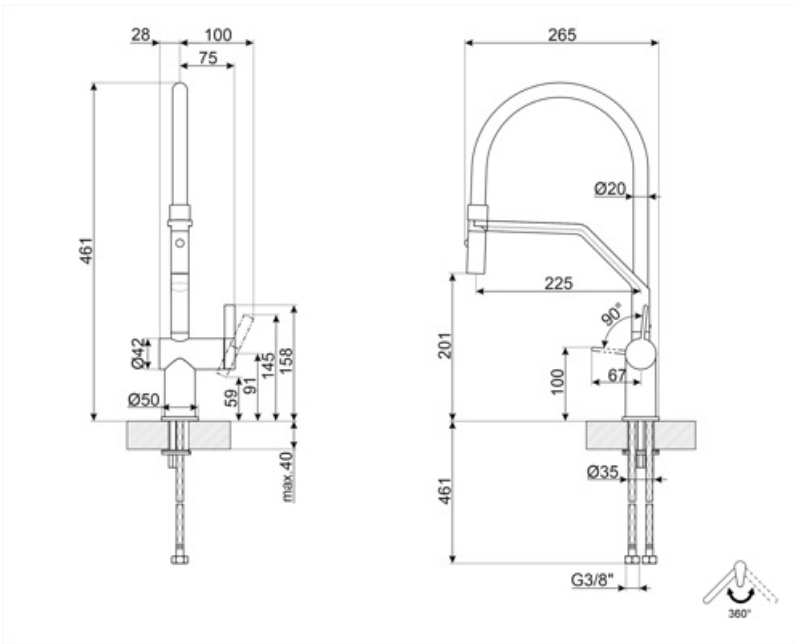

MID20MN

| | |
|---------------------------|-------|
| Product family | Taps |
| Material | Brass |
| Swivelling spout | Yes |
| Swivelling spout rotation | 360 ° |

Aesthetics

| | | | |
|------------|--------------------------------|-----------------------|--------------------------|
| Aesthetic | Universale | Handshower | Mobile semi-professional |
| Colour | Black | Jet type | Double jets |
| Spout type | Silicone spout | Aerator | Yes |
| Tap type | Semi-professional single lever | Flexible hoses number | 2 |
| Finishing | Matt black | | |

Technical Features

| | | | |
|---------------------------|---------|-----------------------------|-------|
| Flexible hoses lenght | 450 mm | Optimal pressure | 3 bar |
| Flexible hoses connection | 3/8 " | Ceramic disc cartridge type | 35 Ø |
| Maximum pressure | 5 bar | Tap hole diameter | 35 mm |
| Minimum pressure | 0,5 bar | | |

Logistic Information

| | |
|---------------------|--------|
| Product height (mm) | 461 mm |
|---------------------|--------|

Alternative products

MID20CR

Colour: Chrome and black matt

Symbols glossary

- | | | | |
|--|--|---|---|
|  | Swivel spout rotation 360° |  | Double jet handshower. It is possible to simply switch between a standard stream mode and a spray mode. |
|  | The mobile hand shower of the Semi-Professional taps with high spout allows you to easily reach every point of the sink. | | |