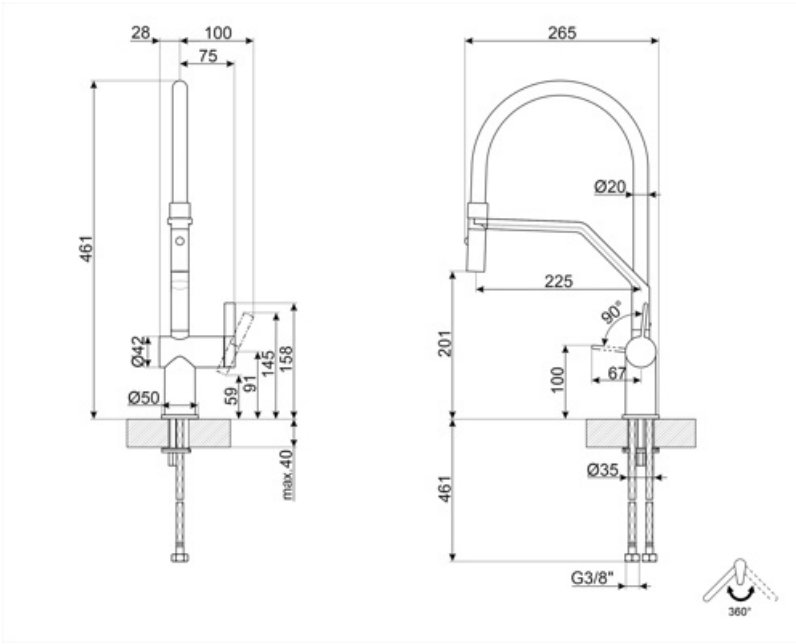

MID20MN

Product family	Taps
Material	Brass
Swivelling spout	Yes
Swivelling spout rotation	360 °

Aesthetics

Aesthetic	Universale	Handshower	Mobile semi-professional
Colour	Black	Jet type	Double jets
Spout type	Silicone spout	Aerator	Yes
Tap type	Semi-professional single lever	Flexible hoses number	2
Finishing	Matt black		

Technical Features

Flexible hoses lenght	450 mm	Optimal pressure	3 bar
Flexible hoses connection	3/8 "	Ceramic disc cartridge type	35 Ø
Maximum pressure	5 bar	Tap hole diameter	35 mm
Minimum pressure	0,5 bar		

Logistic Information

Product height (mm)	461 mm
---------------------	--------

Alternative products

MID20CR

Colour: Chrome and black matt

Symbols glossary

Swivel spout rotation 360°

Double jet handshower. It is possible to simply switch between a standard stream mode and a spray mode.

The mobile hand shower of the Semi-Professional taps with high spout allows you to easily reach every point of the sink.