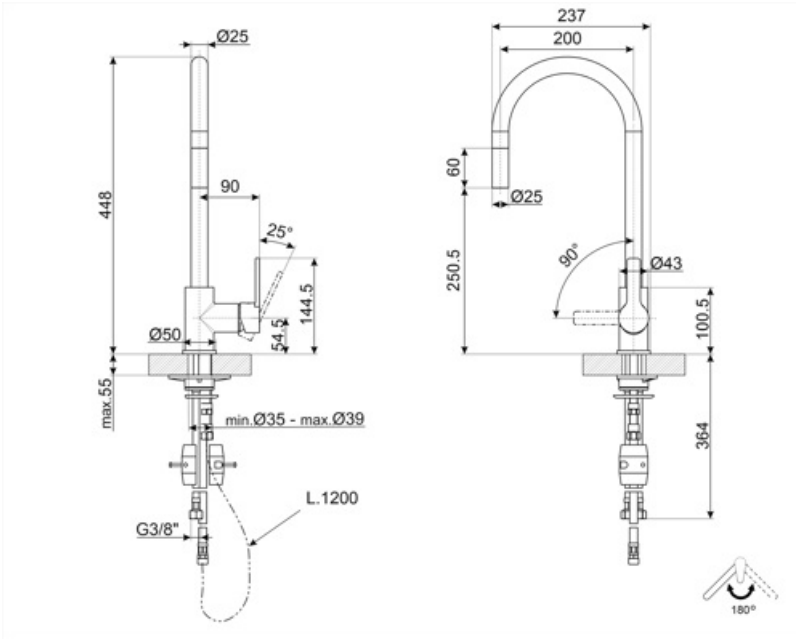

MID2MN

| | |
|---------------------------|-------|
| Product Family | Taps |
| Material | Brass |
| Swivelling spout | Yes |
| Swivelling spout rotation | 180 ° |

Aesthetics

| | | | |
|------------|--------------|-----------------------|----------------|
| Aesthetics | Universal | Handshower | Pull-out spray |
| Colour | Black | Jet type | Single jet |
| Spout type | J spout | Aerator | Yes |
| Tap type | Single lever | Flexible hoses number | 2 |
| Finishing | Matte | | |

Technical Features

| | | | |
|---------------------------|----------|-----------------------------|-------|
| Characteristics | ESC, WSC | Optimal pressure | 3 bar |
| Flexible hoses lenght | 400 mm | Ceramic disc cartridge type | 35 Ø |
| Flexible hoses connection | 3/8 " | Tap hole diameter | 35 mm |
| Maximum pressure | 5 bar | Tap type | Yes |
| Minimum pressure | 1 bar | | |

Logistic Information

| | |
|---------------------|--------|
| Product Height (mm) | 448 mm |
|---------------------|--------|

Compatible Accessories

STABMIX
Tap brace

Alternative products

MID2CR

Colour: Chrome

The extractable handshower allows to increase the range of action of the tap and it is extremely versatile, practical and comfortable.