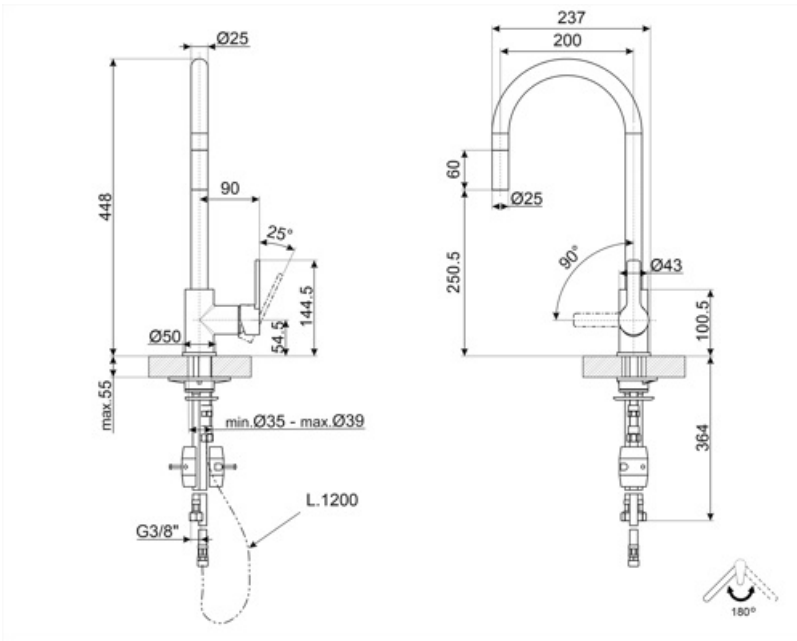

MID2MN

Product Family	Taps
Material	Brass
Swivelling spout	Yes
Swivelling spout rotation	180 °

Aesthetics

Aesthetics	Universal	Handshower	Extractable
Colour	Black	Jet type	Single jet
Finishing	Matte	Aerator	Yes
Spout type	J spout	Flexible hoses number	2
Tap type	Single lever		

Technical Features

Characteristics	ESC, WSC	Maximum pressure	5 bar
Flexible hoses lenght	400 mm	Minimum pressure	1 bar
Flexible hoses connection	3/8 "	Optimal pressure	3 bar
Ceramic disc cartridge type	35 Ø	Tap hole diameter	35 mm
Tap type	Yes		

Logistic Information

Product Height (mm)	448 mm
---------------------	--------

Not included accessories

STABMIX
Tap brace

Symbols glossary

ESC: with the ESC Energy Saving Cartridge system the control lever positioned in the middle dispenses only cold water, and not 50% of hot and 50% of cold. To obtain hot water, turn the lever further to the left. Thus the use does not operate the boiler.

The extractable handshower allows to increase the range of action of the tap and it is extremely versatile, practical and comfortable.