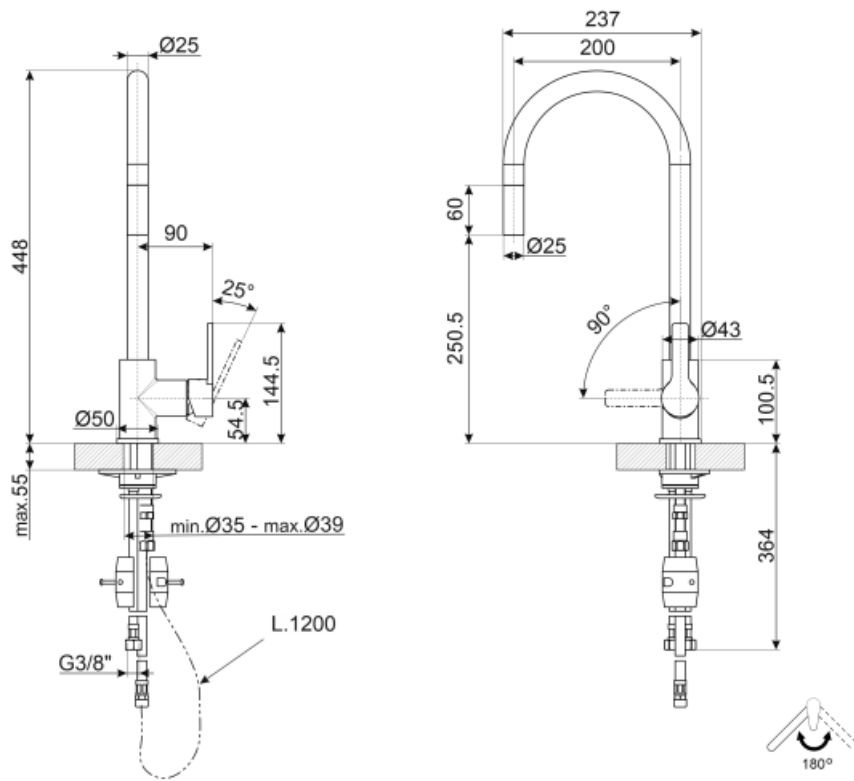

MID2MN

Product Family	Taps
Material	Brass
Swivelling spout	Yes
Swivelling spout rotation	180 °

Aesthetics

Aesthetics	Universal	Handshower	Extractable
Colour	Black	Jet type	Single jet
Finishing	Matte	Aerator	Yes
Spout type	J spout	Flexible hoses number	2
Tap type	Single lever		

Technical Features

Characteristics	ESC, WSC	Maximum pressure	5 bar
Flexible hoses lenght	400 mm	Minimum pressure	1 bar
Flexible hoses connection	3/8 "	Optimal pressure	3 bar
Ceramic disc cartridge type	35 Ø	Tap hole diameter	35 mm
Tap type	Yes		

Logistic Information

Product Height (mm)	448 mm
---------------------	--------

Not included accessories

STABMIX
Tap brace

Symbols glossary

ESC: with the ESC Energy Saving Cartridge system the control lever positioned in the middle dispenses only cold water, and not 50% of hot and 50% of cold. To obtain hot water, turn the lever further to the left. Thus the use does not operate the boiler.

The extractable handshower allows to increase the range of action of the tap and it is extremely versatile, practical and comfortable.