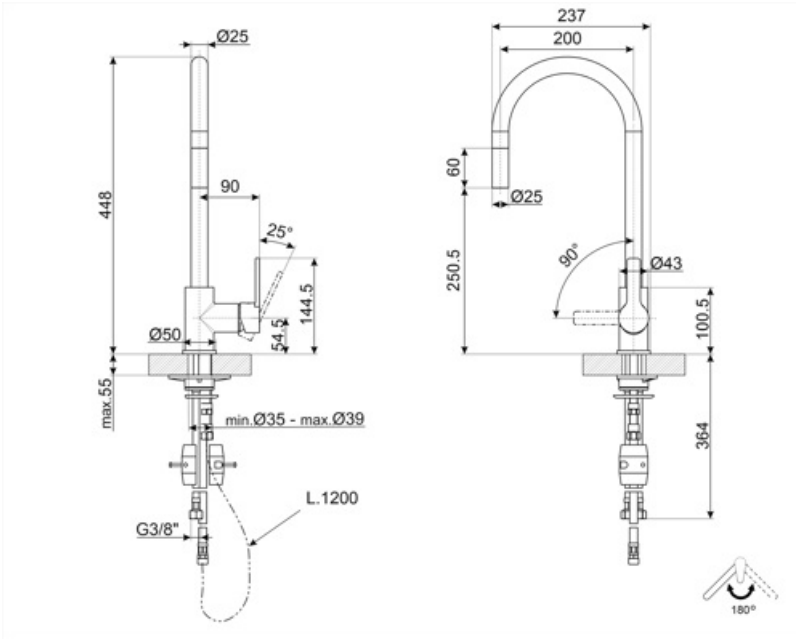

## MID2MN

Product Family	Taps
Material	Brass
Swivelling spout	Yes
Swivelling spout rotation	180 °

## Technical Features

Characteristics	ESC, WSC	Optimal pressure	3 bar
Flexible hoses lenght	400 mm	Ceramic disc cartridge type	35 Ø
Flexible hoses connection	3/8 "	Tap hole diameter	35 mm
Maximum pressure	5 bar	Tap type	Yes
Minimum pressure	1 bar		

## Logistic Information

Product Height (mm)	448 mm
---------------------	--------