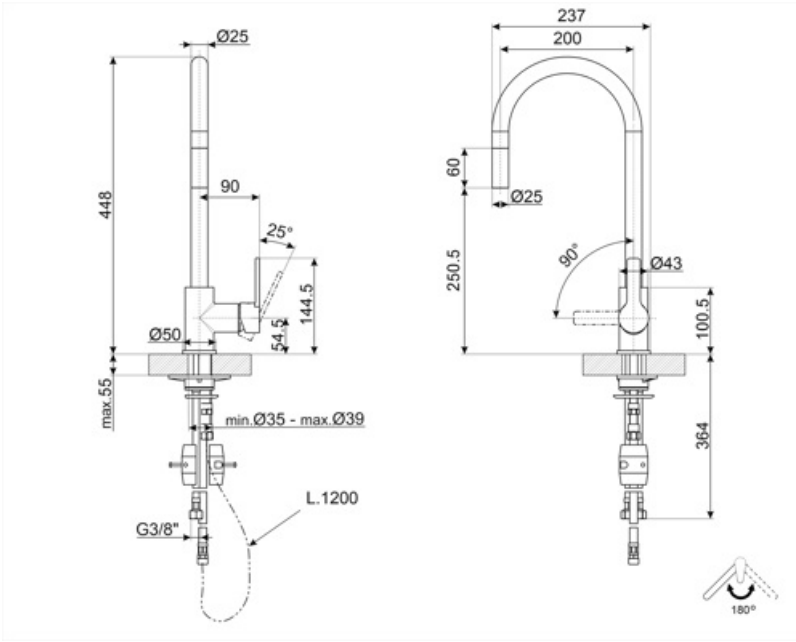

## MID2MN

Product Family	Taps
Material	Brass
Swivelling spout	Yes
Swivelling spout rotation	180 °

## Technical Features

Characteristics	ESC, WSC	Optimal pressure	3 bar
Flexible hoses lenght	400 mm	Ceramic disc cartridge type	35 Ø
Flexible hoses connection	3/8 "	Tap hole diameter	35 mm
Maximum pressure	5 bar	Tap type	Yes
Minimum pressure	1 bar		

## Logistic Information

Product Height (mm)	448 mm
---------------------	--------

---