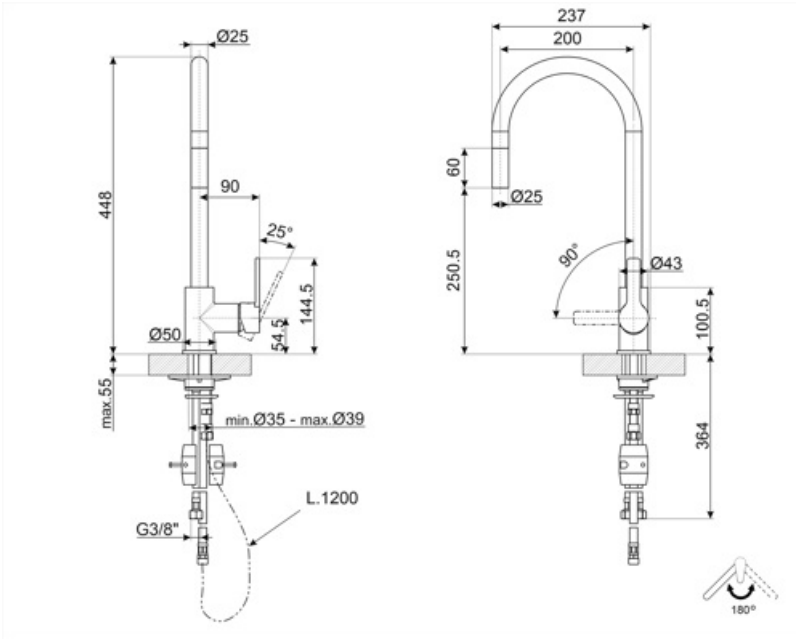

MID2MN

| | |
|---------------------------|-------|
| Product family | Taps |
| Material | Brass |
| Swivelling spout | Yes |
| Swivelling spout rotation | 180 ° |

Aesthetics

| | | | |
|------------|--------------|-----------------------|-------------|
| Aesthetic | Universale | Handshower | Extractable |
| Colour | Black | Jet type | Single jet |
| Spout type | J spout | Aerator | Yes |
| Tap type | Single lever | Flexible hoses number | 2 |
| Finishing | Matt | | |

Technical Features

| | | | |
|---------------------------|----------|-----------------------------|-------|
| Characteristics | ESC, WSC | Optimal pressure | 3 bar |
| Flexible hoses lenght | 400 mm | Ceramic disc cartridge type | 35 Ø |
| Flexible hoses connection | 3/8 " | Tap hole diameter | 35 mm |
| Maximum pressure | 5 bar | Non-return valve | Yes |
| Minimum pressure | 1 bar | | |

Logistic Information

| | |
|---------------------|--------|
| Product height (mm) | 448 mm |
|---------------------|--------|

Compatible Accessories

STABMIX
Tap stabiliser

Alternative products

MID2CR

Colour: Chrome

Symbols glossary

- | | | | |
|--|--|---|--|
|  | ESC: with the ESC Energy Saving Cartridge system the control lever positioned in the middle dispenses only cold water, and not 50% of hot and 50% of c |  | WSC: with the WSC Water Saving Cartridge the control lever stops halfway, causing 50% of the water (sufficient for normal cooking activities) to be di |
|  | Swivel spout rotation 180° |  | The extractable handshower allows to increase the range of action of the tap and it is extremely versatile, practical and comfortable. |