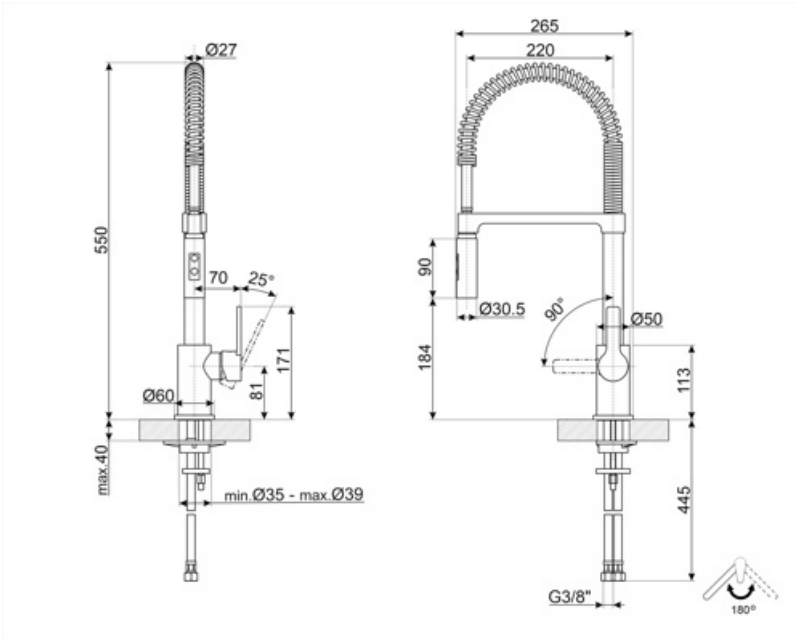

## MID5CR

Product family	Taps
Material	Brass
Swivelling spout	Yes
Swivelling spout rotation	180 °

## Aesthetics

Aesthetic	Universale	Handshower	Mobile semi-professional
Colour	Chrome	Jet type	Double jets
Spout type	Spring spout	Aerator	Yes
Tap type	Semi-professional single lever	Flexible hoses number	2
Finishing	Glossy		

## Technical Features

Characteristics	ESC, WSC	Optimal pressure	3 bar
Flexible hoses lenght	500 mm	Water production (l/min)	12 l
Flexible hoses connection	3/8 "	Ceramic disc cartridge type	35 Ø
Maximum pressure	5 bar	Tap hole diameter	35 mm
Minimum pressure	1 bar		

## Logistic Information

Product height (mm)	550 mm
---------------------	--------

---