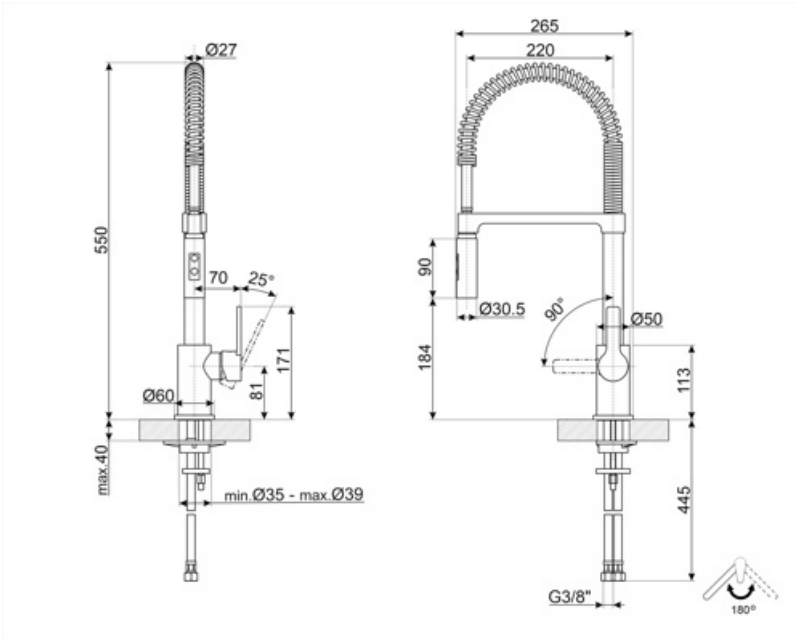

MID5CR

Product family	Taps
Material	Brass
Swivelling spout	Yes
Swivelling spout rotation	180 °

Aesthetics

Aesthetic	Universale	Handshower	Mobile semi-professional
Colour	Chrome	Jet type	Double jets
Spout type	Spring spout	Aerator	Yes
Tap type	Semi-professional single lever	Flexible hoses number	2
Finishing	Glossy		

Technical Features

Characteristics	ESC, WSC	Optimal pressure	3 bar
Flexible hoses lenght	500 mm	Water production (l/min)	12 l
Flexible hoses connection	3/8 "	Ceramic disc cartridge type	35 Ø
Maximum pressure	5 bar	Tap hole diameter	35 mm
Minimum pressure	1 bar		

Logistic Information

Product height (mm)	550 mm
---------------------	--------

Compatible Accessories

STABMIX
Tap stabiliser

Symbols glossary

- | | |
|--|---|
|  <p>ESC: with the ESC Energy Saving Cartridge system the control lever positioned in the middle dispenses only cold water, and not 50% of hot and 50% of c</p> |  <p>WSC: with the WSC Water Saving Cartridge the control lever stops halfway, causing 50% of the water (sufficient for normal cooking activities) to be di</p> |
|  <p>Swivel spout rotation 180°</p> |  <p>Double jet handshower. It is possible to simply switch between a standard stream mode and a spray mode.</p> |
|  <p>The mobile hand shower of the Semi-Professional taps with high spout allows you to easily reach every point of the sink.</p> | |