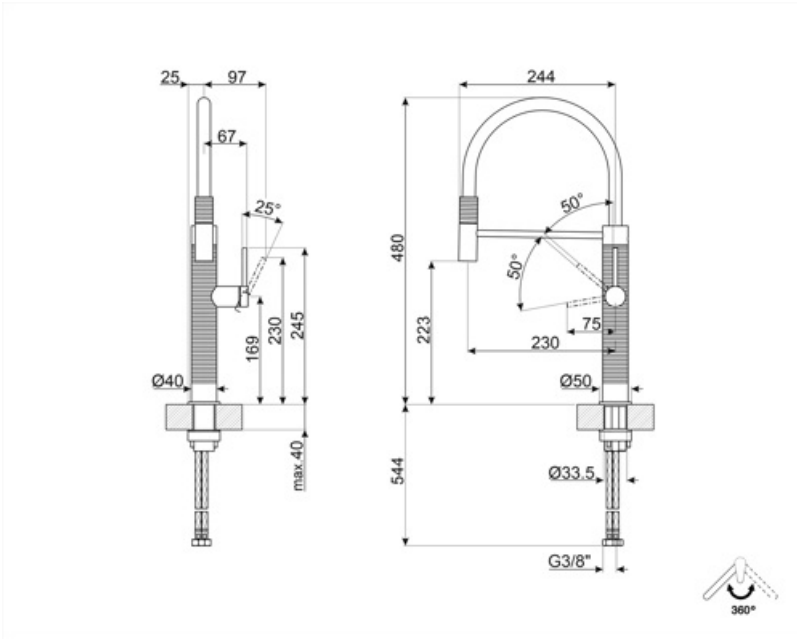

MID6DKX

Product family	Taps
Material	Stainless steel AISI 316
Swivelling spout	Yes
Swivelling spout rotation	360 °

Aesthetics

Aesthetic	Universale	Handshower	Mobile semi-professional
Colour	Dark Inox	Jet type	Single jet
Spout type	Silicone spout	Aerator	Yes
Tap type	Semi-professional single lever	Flexible hoses number	2
Finishing	PVD Brushed		

Technical Features

Flexible hoses lenght	700 mm	Water production (l/min)	8 l
Flexible hoses connection	3/8 "	Ceramic disc cartridge type	25 Ø
Maximum pressure	5 bar	Tap hole diameter	35 mm
Minimum pressure	1 bar	Non-return valve	Yes
Optimal pressure	3 bar		

Logistic Information

Product height (mm)	480 mm
---------------------	--------

Symbols glossary

Swivel spout rotation 360°

The mobile hand shower of the Semi-Professional taps with high spout allows you to easily reach every point of the sink.