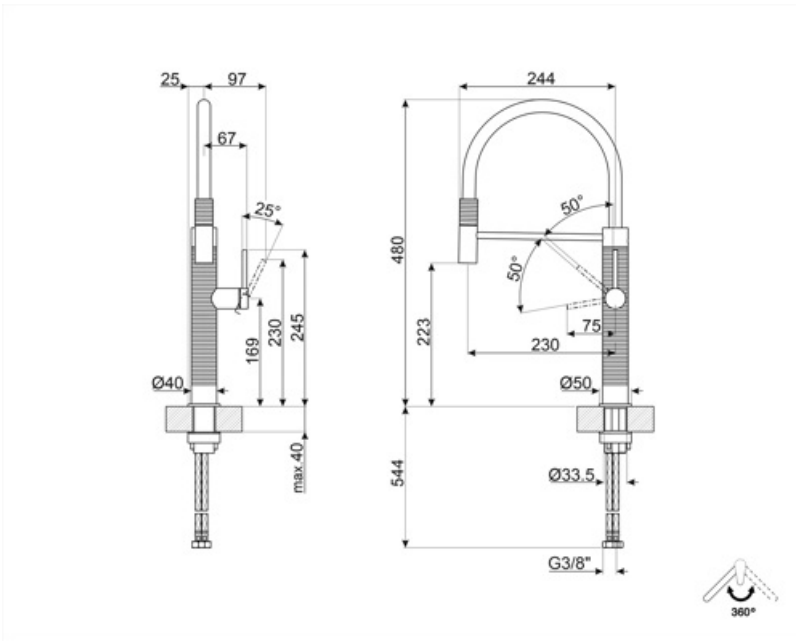

MID6DKX

Product family	Taps
Material	Stainless steel AISI 316
Swivelling spout	Yes
Swivelling spout rotation	360 °

Aesthetics

Aesthetic	Universale	Handshower	Mobile semi-professional
Colour	Dark Inox	Jet type	Single jet
Spout type	Silicone spout	Aerator	Yes
Tap type	Semi-professional single lever	Flexible hoses number	2
Finishing	PVD Brushed		

Technical Features

Flexible hoses lenght	700 mm	Water production (l/min)	8 l
Flexible hoses connection	3/8 "	Ceramic disc cartridge type	25 Ø
Maximum pressure	5 bar	Tap hole diameter	35 mm
Minimum pressure	1 bar	Non-return valve	Yes
Optimal pressure	3 bar		

Logistic Information

Product height (mm)	480 mm
---------------------	--------

Symbols glossary

Swivel spout rotation 360°

The mobile hand shower of the Semi-Professional taps with high spout allows you to easily reach every point of the sink.