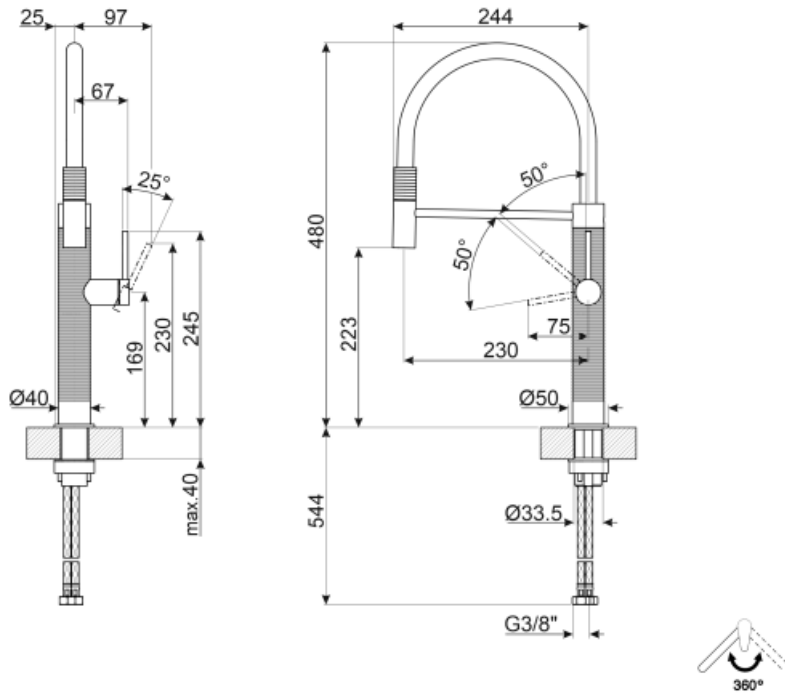

MID6DKX

Product family	Taps
Material	Stainless steel AISI 316
Swivelling spout	Yes
Swivelling spout rotation	360 °

Aesthetics

Aesthetic	Universale	Handshower	Mobile semi-professional
Colour	Dark Inox	Jet type	Single jet
Finishing	PVD Brushed	Aerator	Yes
Spout type	Silicone spout	Flexible hoses number	2
Tap type	Semi-professional single lever		

Technical Features

Flexible hoses lenght	700 mm	Minimum pressure	1 bar
Flexible hoses connection	3/8 "	Optimal pressure	3 bar
Ceramic disc cartridge type	25 Ø	Water production (l/min)	8 l
Non-return valve	Yes	Tap hole diameter	35 mm
Maximum pressure	5 bar		

Logistic Information

Product height (mm)	480 mm
---------------------	--------

Symbols glossary (TT)

Swivel spout rotation 360°

The mobile hand shower of the Semi-Professional taps with high spout allows you to easily reach every point of the sink.