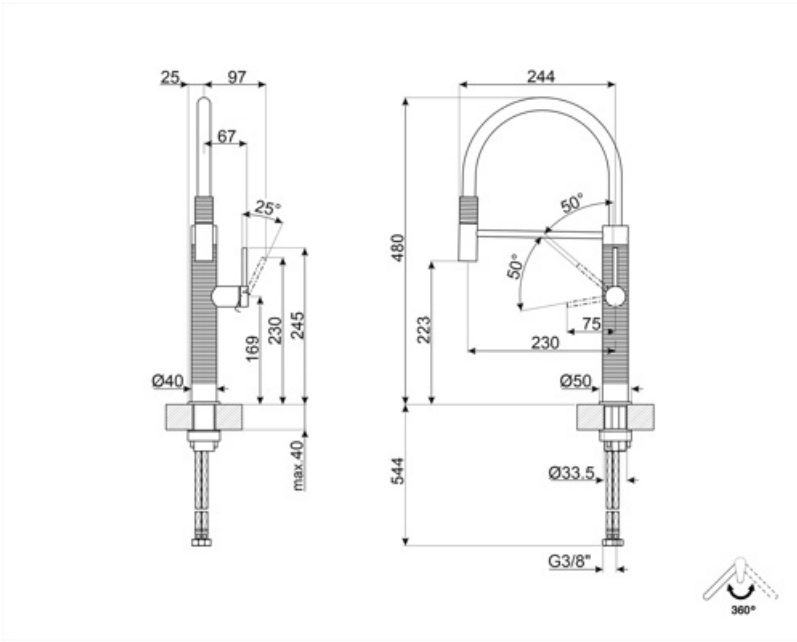

MID6SS

Product family	Taps
Material	Stainless steel AISI 316
Swivelling spout	Yes
Swivelling spout rotation	360 °

Aesthetics

Aesthetic	Universale	Handshower	Mobile semi-professional
Colour	Stainless steel	Jet type	Single jet
Spout type	Silicone spout	Aerator	Yes
Tap type	Semi-professional single lever	Flexible hoses number	2
Finishing	Brushed		

Technical Features

Flexible hoses lenght	700 mm	Water production (l/min)	8 l
Flexible hoses connection	3/8 "	Ceramic disc cartridge type	25 Ø
Maximum pressure	5 bar	Tap hole diameter	35 mm
Minimum pressure	1 bar	Non-return valve	Yes
Optimal pressure	3 bar		

Logistic Information

Product height (mm)	480 mm
---------------------	--------

Symbols glossary

Swivel spout rotation 360°

The mobile hand shower of the Semi-Professional taps with high spout allows you to easily reach every point of the sink.