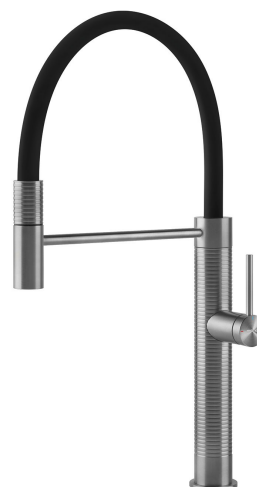

## MID6SS

<b>Product family</b>	Taps
<b>Material</b>	Stainless steel AISI 316
<b>Swivelling spout</b>	Yes
<b>Swivelling spout rotation</b>	360 °

## Technical Features

<b>Flexible hoses lenght</b>	700 mm	<b>Minimum pressure</b>	1 bar
<b>Flexible hoses connection</b>	3/8 "	<b>Optimal pressure</b>	3 bar
<b>Ceramic disc cartridge type</b>	25 Ø	<b>Water production (l/min)</b>	8 l
<b>Non-return valve</b>	Yes	<b>Tap hole diameter</b>	35 mm
<b>Maximum pressure</b>	5 bar		

## Symbols glossary

---

Swivel spout rotation 360°

The mobile hand shower of the Semi-Professional taps with high spout allows you to easily reach every point of the sink.

Spout rotation 360°