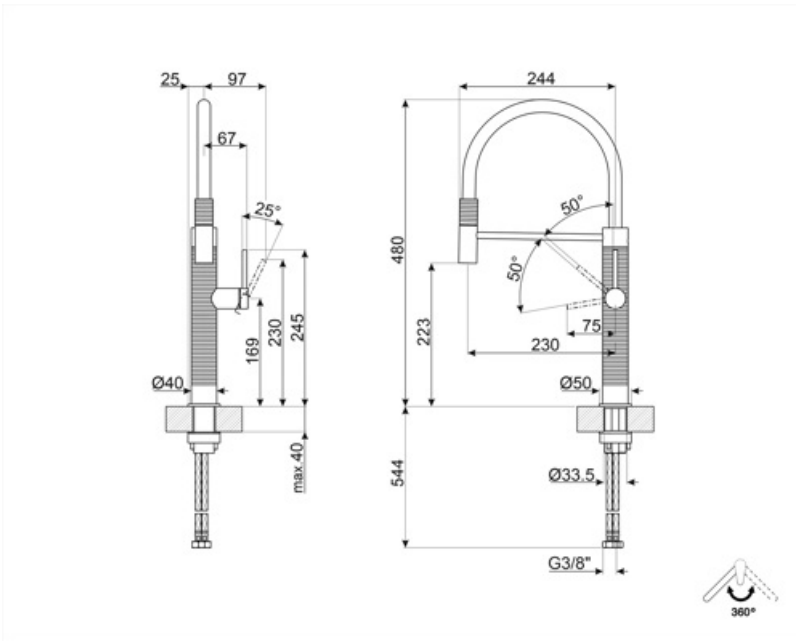

## Technical Features

<b>Flexible hoses lenght</b>	700 mm	<b>Minimum pressure</b>	1 bar
<b>Flexible hoses connection</b>	3/8 "	<b>Optimal pressure</b>	3 bar
<b>Ceramic disc cartridge type</b>	25 Ø	<b>Water production (l/min)</b>	8 l
<b>Non-return valve</b>	Yes	<b>Tap hole diameter</b>	35 mm
<b>Maximum pressure</b>	5 bar		

## Logistic Information

<b>Product height (mm)</b>	480 mm
----------------------------	--------

## Symbols glossary

---

Swivel spout rotation 360°

The mobile hand shower of the Semi-Professional taps with high spout allows you to easily reach every point of the sink.

Spout rotation 360°