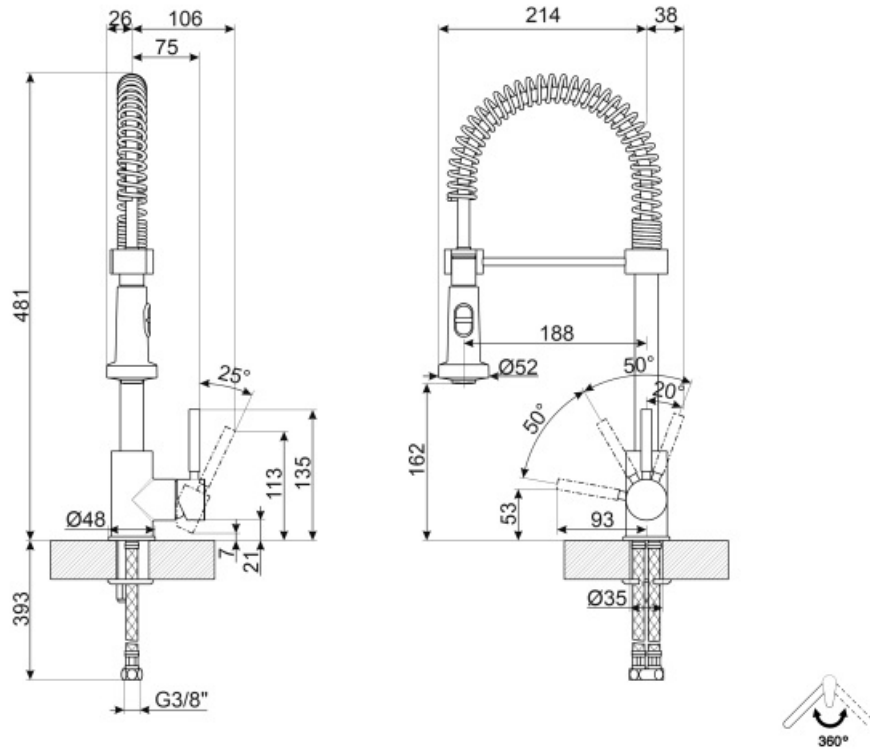

# MID9CR

Product Family	Taps
Material	Brass
Swivelling spout	Yes
Swivelling spout rotation	360 °

## Technical Features

Flexible hoses lenght	360 mm	Minimum pressure	0,5 bar
Flexible hoses connection	3/8 "	Optimal pressure	3 bar
Ceramic disc cartridge type	35 Ø	Water production (l/min)	10,1 l
Maximum pressure	5 bar	Tap hole diameter	35 mm

## Logistic Information

Product Height (mm)	480 mm
---------------------	--------

---

## Symbols glossary

---

- |  |  |   |   |
|--|--|---|---|
|  | Swivel spout rotation 360°   |  | Double jet handshower. It is possible to simply switch between a standard stream mode and a spray mode. |
|  | The mobile hand shower of the Semi-Professional taps with high spout allows you to easily reach every point of the sink. |   |   |