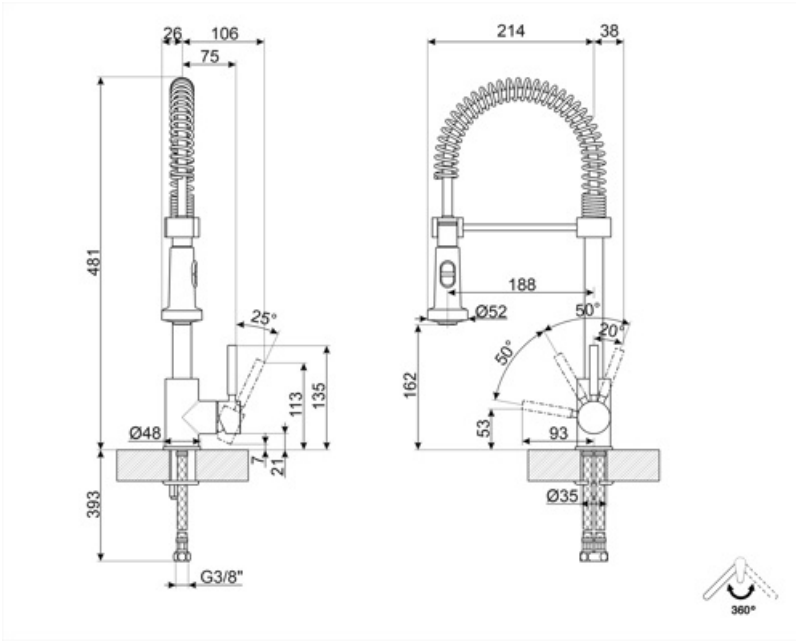

# MID9CR

Product Family	Taps
Material	Brass
Swivelling spout	Yes
Swivelling spout rotation	360 °

## Technical Features

Flexible hoses lenght	360 mm	Optimal pressure	3 bar
Flexible hoses connection	3/8 "	Water production (l/min)	10,1 l
Maximum pressure	5 bar	Ceramic disc cartridge type	35 Ø
Minimum pressure	0,5 bar	Tap hole diameter	35 mm

## Logistic Information

Product Height (mm)	480 mm
---------------------	--------

---

## Symbols glossary

---

Swivel spout rotation 360°

Double jet handshower. It is possible to simply switch between a standard stream mode and a spray mode.

The mobile hand shower of the Semi-Professional taps with high spout allows you to easily reach every point of the sink.