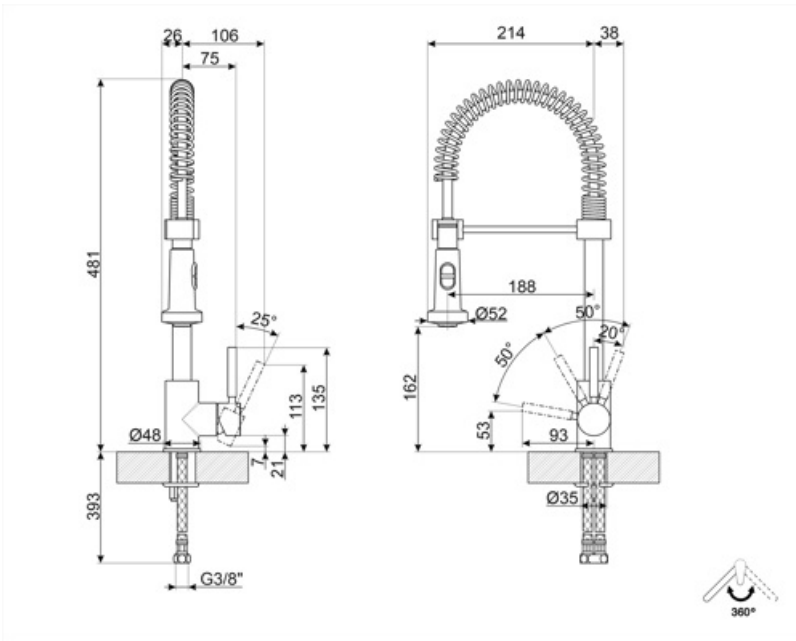

MID9CR

Product Family	Taps
Material	Brass
Swivelling spout	Yes
Swivelling spout rotation	360 °

Aesthetics

Aesthetics	Universal	Handshower	Detachable
Colour	Chrome	Jet type	Double jets
Spout type	Spring spout	Aerator	Yes
Tap type	Semi-professional single lever	Flexible hoses number	2
Finishing	Gloss		

Technical Features

Flexible hoses lenght	360 mm	Optimal pressure	3 bar
Flexible hoses connection	3/8 "	Water production (l/min)	10,1 l
Maximum pressure	5 bar	Ceramic disc cartridge type	35 Ø
Minimum pressure	0,5 bar	Tap hole diameter	35 mm

Logistic Information

Product Height (mm)	480 mm
---------------------	--------

Symbols glossary

Swivel spout rotation 360°

Double jet handshower. It is possible to simply switch between a standard stream mode and a spray mode.

The mobile hand shower of the Semi-Professional taps with high spout allows you to easily reach every point of the sink.