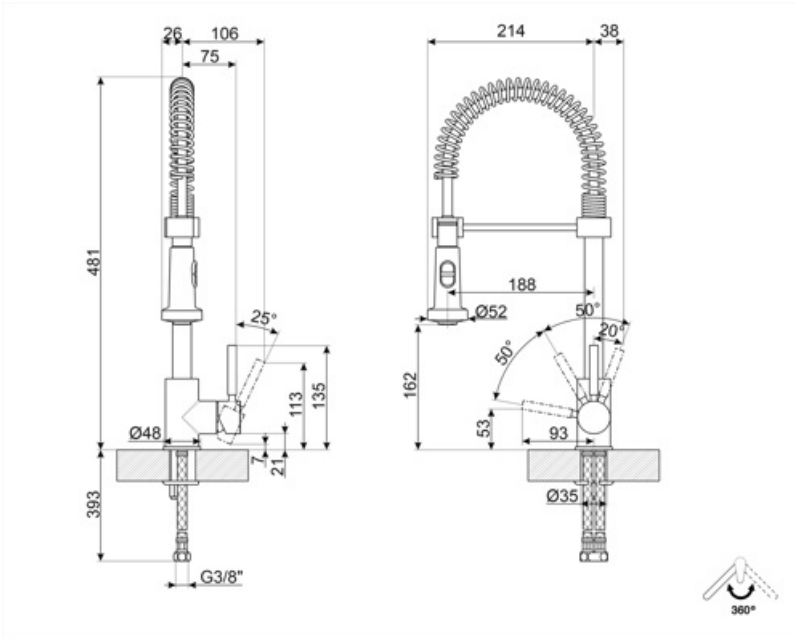

## Technical Features

Flexible hoses lenght	360 mm	Minimum pressure	0,5 bar
Flexible hoses connection	3/8 "	Optimal pressure	3 bar
Ceramic disc cartridge type	35 Ø	Water production (l/min)	10,1 l
Maximum pressure	5 bar	Tap hole diameter	35 mm

## Logistic Information

Product Height (mm)	480 mm
---------------------	--------

---

## Symbols glossary

---

Swivel spout rotation 360°

Double jet handshower. It is possible to simply switch between a standard stream mode and a spray mode.

The mobile hand shower of the Semi-Professional taps with high spout allows you to easily reach every point of the sink.