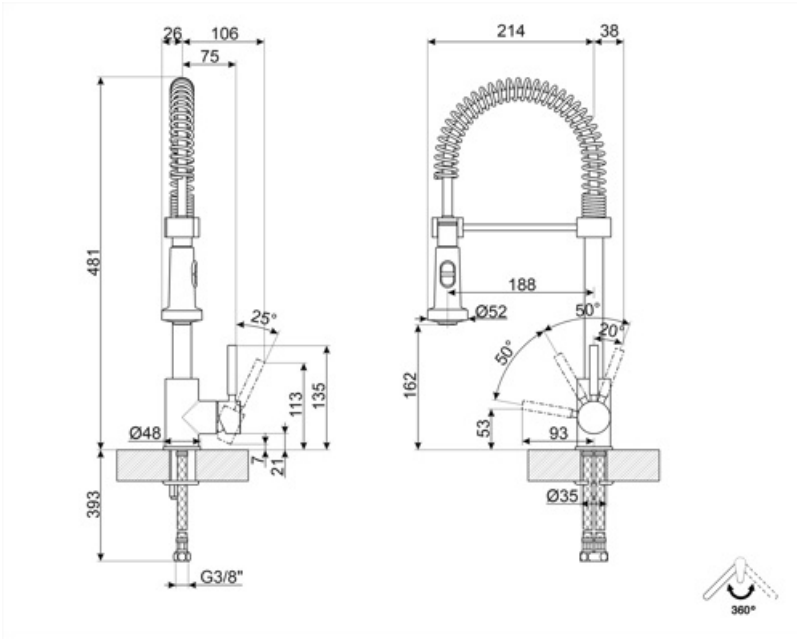

MID9CR

Product Family	Taps
Material	Brass
Swivelling spout	Yes
Swivelling spout rotation	360 °

Aesthetics

Aesthetics	Universal	Handshower	Detachable
Colour	Chrome	Jet type	Double jets
Spout type	Spring spout	Aerator	Yes
Tap type	Semi-professional single lever	Flexible hoses number	2
Finishing	Gloss		

Technical Features

Flexible hoses lenght	360 mm	Optimal pressure	3 bar
Flexible hoses connection	3/8 "	Water production (l/min)	10,1 l
Maximum pressure	5 bar	Ceramic disc cartridge type	35 Ø
Minimum pressure	0,5 bar	Tap hole diameter	35 mm

Logistic Information

Product Height (mm)	480 mm
---------------------	--------

Symbols glossary

- | | | | |
|--|--|---|---|
|  | Swivel spout rotation 360° |  | Double jet handshower. It is possible to simply switch between a standard stream mode and a spray mode. |
|  | The mobile hand shower of the Semi-Professional taps with high spout allows you to easily reach every point of the sink. | | |