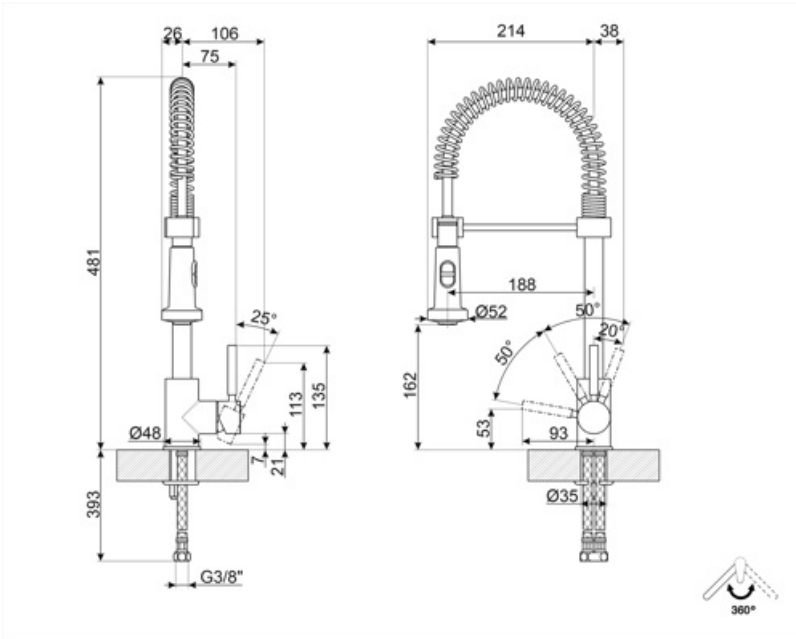

MID9CR

Product family	Taps
Material	Brass
Swivelling spout	Yes
Swivelling spout rotation	360 °

Aesthetics

Aesthetic	Universale	Handshower	Mobile semi-professional
Colour	Chrome	Jet type	Double jets
Spout type	Spring spout	Aerator	Yes
Tap type	Semi-professional single lever	Flexible hoses number	2
Finishing	Glossy		

Technical Features

Flexible hoses lenght	360 mm	Optimal pressure	3 bar
Flexible hoses connection	3/8 "	Water production (l/min)	10,1 l
Maximum pressure	5 bar	Ceramic disc cartridge type	35 Ø
Minimum pressure	0,5 bar	Tap hole diameter	35 mm

Logistic Information

Product height (mm)	480 mm
---------------------	--------

Symbols glossary

Swivel spout rotation 360°

Double jet handshower. It is possible to simply switch between a standard stream mode and a spray mode.

The mobile hand shower of the Semi-Professional taps with high spout allows you to easily reach every point of the sink.