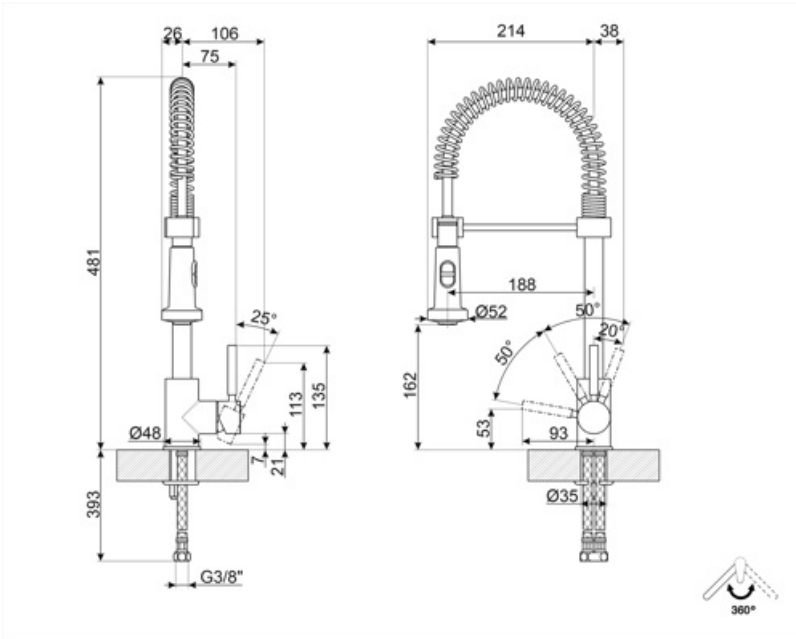

# MID9CR

Product family	Taps
Material	Brass
Swivelling spout	Yes
Swivelling spout rotation	360 °

## Technical Features

Flexible hoses lenght	360 mm	Optimal pressure	3 bar
Flexible hoses connection	3/8 "	Water production (l/min)	10,1 l
Maximum pressure	5 bar	Ceramic disc cartridge type	35 Ø
Minimum pressure	0,5 bar	Tap hole diameter	35 mm

## Logistic Information

Product height (mm)	480 mm
---------------------	--------

---

## Symbols glossary

---

- |  |  |   |   |
|--|--|---|---|
|  | Swivel spout rotation 360°   |  | Double jet handshower. It is possible to simply switch between a standard stream mode and a spray mode. |
|  | The mobile hand shower of the Semi-Professional taps with high spout allows you to easily reach every point of the sink. |   |   |