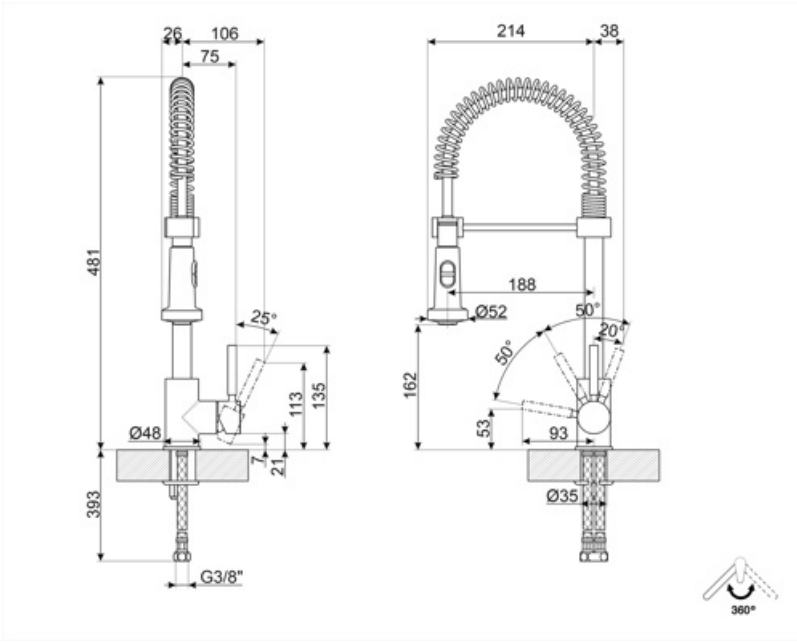

MID9CR

Product family	Taps
Material	Brass
Swivelling spout	Yes
Swivelling spout rotation	360 °

Aesthetics

Aesthetic	Universale	Handshower	Mobile semi-professional
Colour	Chrome	Jet type	Double jets
Spout type	Spring spout	Aerator	Yes
Tap type	Semi-professional single lever	Flexible hoses number	2
Finishing	Glossy		

Technical Features

Flexible hoses lenght	360 mm	Optimal pressure	3 bar
Flexible hoses connection	3/8 "	Water production (l/min)	10,1 l
Maximum pressure	5 bar	Ceramic disc cartridge type	35 Ø
Minimum pressure	0,5 bar	Tap hole diameter	35 mm

Logistic Information

Product height (mm)	480 mm
---------------------	--------

Symbols glossary

Swivel spout rotation 360°

Double jet handshower. It is possible to simply switch between a standard stream mode and a spray mode.

The mobile hand shower of the Semi-Professional taps with high spout allows you to easily reach every point of the sink.