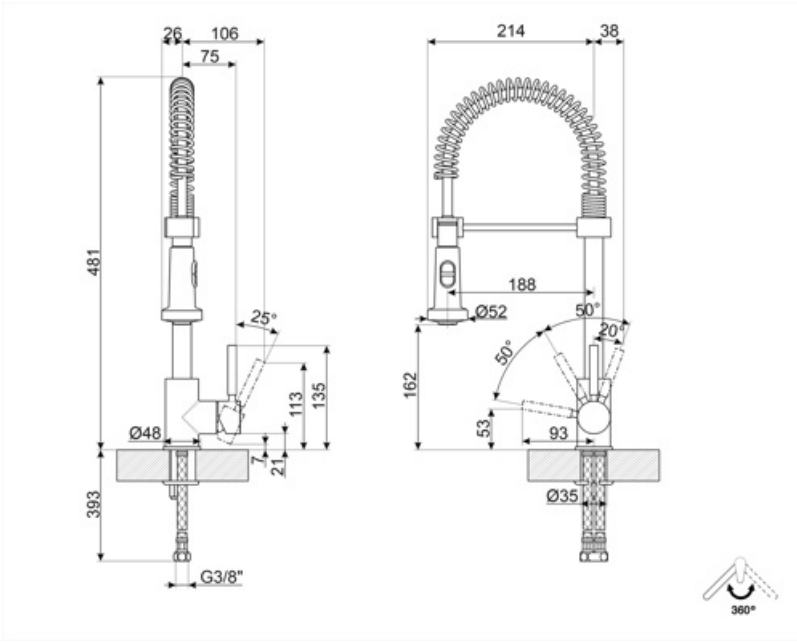

MID9CR

Product family	Taps
Material	Brass
Swivelling spout	Yes
Swivelling spout rotation	360 °

Aesthetics

Aesthetic	Universale	Handshower	Mobile semi-professional
Colour	Chrome	Jet type	Double jets
Spout type	Spring spout	Aerator	Yes
Tap type	Semi-professional single lever	Flexible hoses number	2
Finishing	Glossy		

Technical Features

Flexible hoses lenght	360 mm	Optimal pressure	3 bar
Flexible hoses connection	3/8 "	Water production (l/min)	10,1 l
Maximum pressure	5 bar	Ceramic disc cartridge type	35 Ø
Minimum pressure	0,5 bar	Tap hole diameter	35 mm

Logistic Information

Product height (mm)	480 mm
---------------------	--------

Symbols glossary

- | | | | |
|--|--|---|---|
|  | Swivel spout rotation 360° |  | Double jet handshower. It is possible to simply switch between a standard stream mode and a spray mode. |
|  | The mobile hand shower of the Semi-Professional taps with high spout allows you to easily reach every point of the sink. | | |