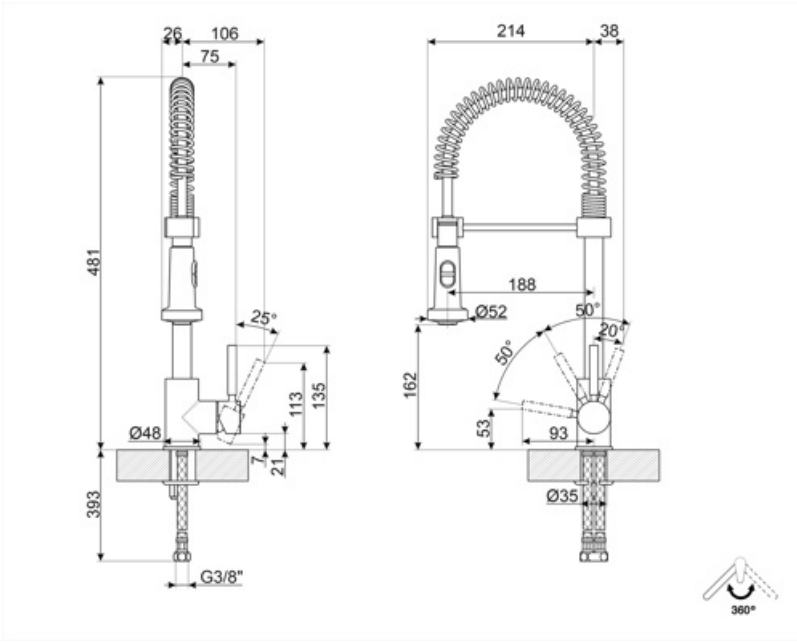

# MID9CR

Product family	Taps
Material	Brass
Swivelling spout	Yes
Swivelling spout rotation	360 °

## Technical Features

Flexible hoses lenght	360 mm	Optimal pressure	3 bar
Flexible hoses connection	3/8 "	Water production (l/min)	10,1 l
Maximum pressure	5 bar	Ceramic disc cartridge type	35 Ø
Minimum pressure	0,5 bar	Tap hole diameter	35 mm

## Logistic Information

Product height (mm)	480 mm
---------------------	--------

---

## Symbols glossary

---

- |  |  |   |   |
|--|--|---|---|
|  | Swivel spout rotation 360°   |  | Double jet handshower. It is possible to simply switch between a standard stream mode and a spray mode. |
|  | The mobile hand shower of the Semi-Professional taps with high spout allows you to easily reach every point of the sink. |   |   |