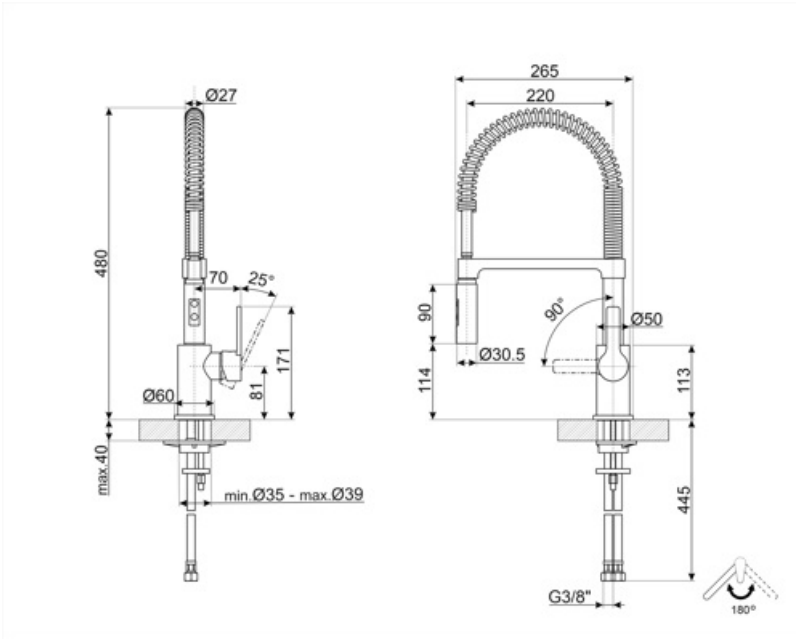

MIDR55CR

Product family	Taps
Material	Brass
Swivelling spout	Yes
Swivelling spout rotation	180 °

Aesthetics

Aesthetic	Universale	Handshower	Mobile semi-professional
Colour	Chrome	Jet type	Double jets
Spout type	Spring spout	Aerator	Yes
Tap type	Semi-professional single lever	Flexible hoses number	2
Finishing	Glossy		

Technical Features

Characteristics	ESC, WSC	Optimal pressure	3 bar
Flexible hoses lenght	500 mm	Water production (l/min)	12 l
Flexible hoses connection	3/8 "	Ceramic disc cartridge type	35 Ø
Maximum pressure	5 bar	Tap hole diameter	35 mm
Minimum pressure	1 bar		

Logistic Information

Product height (mm)	480 mm
---------------------	--------

Compatible Accessories

STABMIX
Tap stabiliser

Symbols glossary

- | | |
|--|---|
|  <p>ESC: with the ESC Energy Saving Cartridge system the control lever positioned in the middle dispenses only cold water, and not 50% of hot and 50% of c</p> |  <p>WSC: with the WSC Water Saving Cartridge the control lever stops halfway, causing 50% of the water (sufficient for normal cooking activities) to be di</p> |
|  <p>Swivel spout rotation 180°</p> |  <p>Double jet handshower. It is possible to simply switch between a standard stream mode and a spray mode.</p> |
|  <p>The mobile hand shower of the Semi-Professional taps with high spout allows you to easily reach every point of the sink.</p> | |