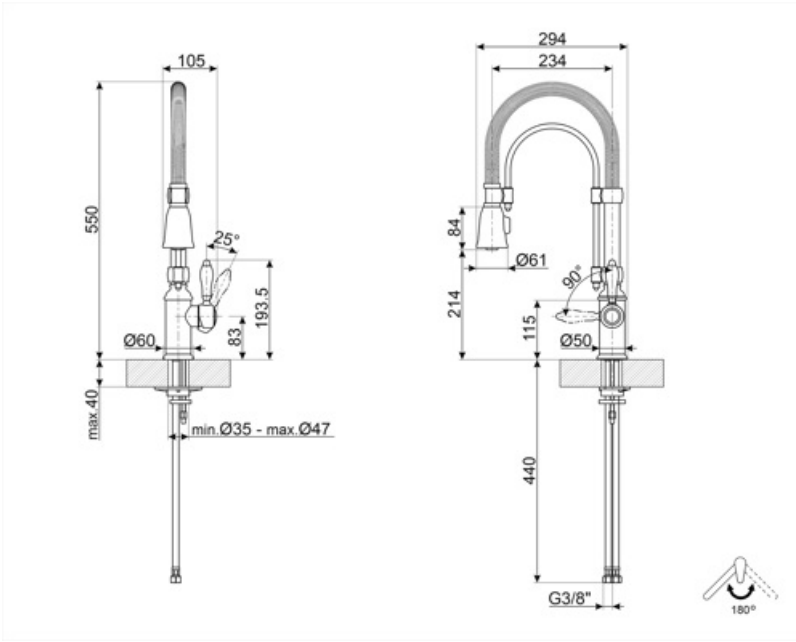

MIDR70-2

| | |
|---------------------------|-------|
| Product family | Taps |
| Material | Brass |
| Swivelling spout | Yes |
| Swivelling spout rotation | 180 ° |

Aesthetics

| | | | |
|------------|--------------------------------|-----------------------|--------------------------|
| Aesthetic | Coloniale | Handshower | Mobile semi-professional |
| Colour | Brass | Jet type | Double jets |
| Spout type | Spring spout | Aerator | Yes |
| Tap type | Semi-professional single lever | Flexible hoses number | 2 |
| Finishing | Antique brass | | |

Technical Features

| | | | |
|---------------------------|----------|-----------------------------|-------|
| Characteristics | ESC, WSC | Optimal pressure | 3 bar |
| Flexible hoses lenght | 500 mm | Water production (l/min) | 12 l |
| Flexible hoses connection | 3/8 " | Ceramic disc cartridge type | 35 Ø |
| Maximum pressure | 5 bar | Tap hole diameter | 35 mm |
| Minimum pressure | 1 bar | | |

Logistic Information

| | |
|---------------------|--------|
| Product height (mm) | 550 mm |
|---------------------|--------|

Compatible Accessories

STABMIX
Tap stabiliser

Alternative products

MIDR7RA-2

Colour: Copper

MIDR7CR-2

Colour: Chrome

Symbols glossary

- | | |
|---|--|
|  ESC: with the ESC Energy Saving Cartridge system the control lever positioned in the middle dispenses only cold water, and not 50% of hot and 50% of c |  WSC: with the WSC Water Saving Cartridge the control lever stops halfway, causing 50% of the water (sufficient for normal cooking activities) to be di |
|  Swivel spout rotation 180° |  Double jet handshower. It is possible to simply switch between a standard stream mode and a spray mode. |
|  The mobile hand shower of the Semi-Professional taps with high spout allows you to easily reach every point of the sink. | |