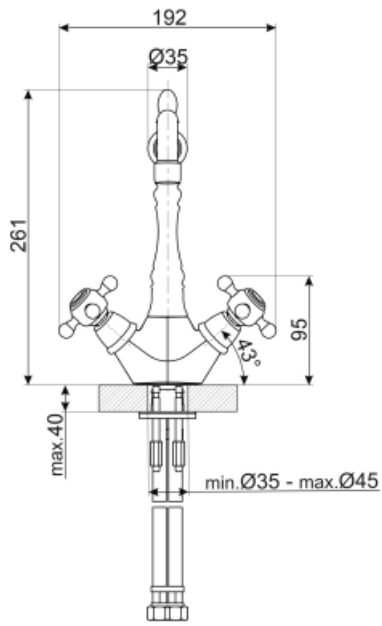

MIR80

Product family	Taps
Material	Brass
Swivelling spout	Yes
Swivelling spout rotation	360 °

Aesthetics

Aesthetic	Coloniale	Tap type	Double lever
Colour	Brass	Jet type	Single jet
Finishing	Antique brass	Aerator	Yes
Spout type	L spout	Flexible hoses number	2

Technical Features

Flexible hoses lenght	370 mm	Minimum pressure	1 bar
Flexible hoses connection	3/8 "	Optimal pressure	3 bar
Ceramic disc cartridge type	Other Ø	Water production (l/min)	12 l
Maximum pressure	5 bar	Tap hole diameter	35 mm

Logistic Information

Product height (mm)	260 mm
---------------------	--------

Not included accessories

STABMIX
Tap stabiliser

Symbols glossary (TT)

Swivel spout rotation 360°