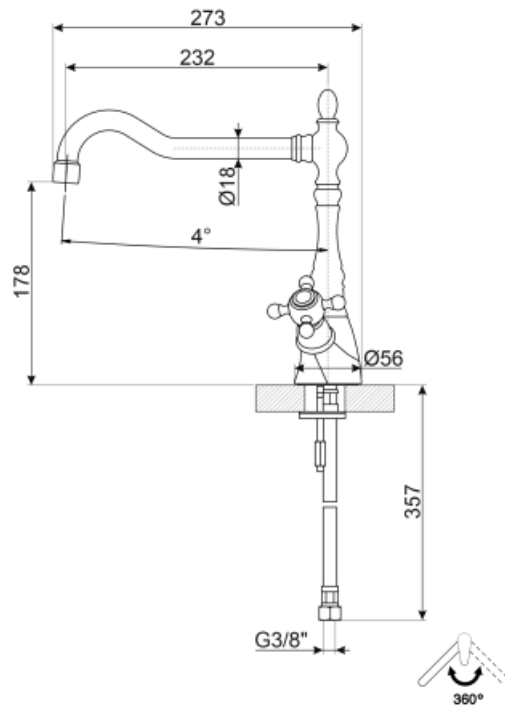

MIR80

Product family	Taps
Material	Brass
Swivelling spout	Yes
Swivelling spout rotation	360 °

Aesthetics

Aesthetic	Coloniale	Tap type	Double lever
Colour	Brass	Jet type	Single jet
Finishing	Antique brass	Aerator	Yes
Spout type	L spout	Flexible hoses number	2

Technical Features

Flexible hoses lenght	370 mm	Minimum pressure	1 bar
Flexible hoses connection	3/8 "	Optimal pressure	3 bar
Ceramic disc cartridge type	Other Ø	Water production (l/min)	12 l
Maximum pressure	5 bar	Tap hole diameter	35 mm

Logistic Information

Product height (mm)	260 mm
---------------------	--------

Not included accessories

STABMIX
Tap stabiliser

Symbols glossary (TT)

Swivel spout rotation 360°