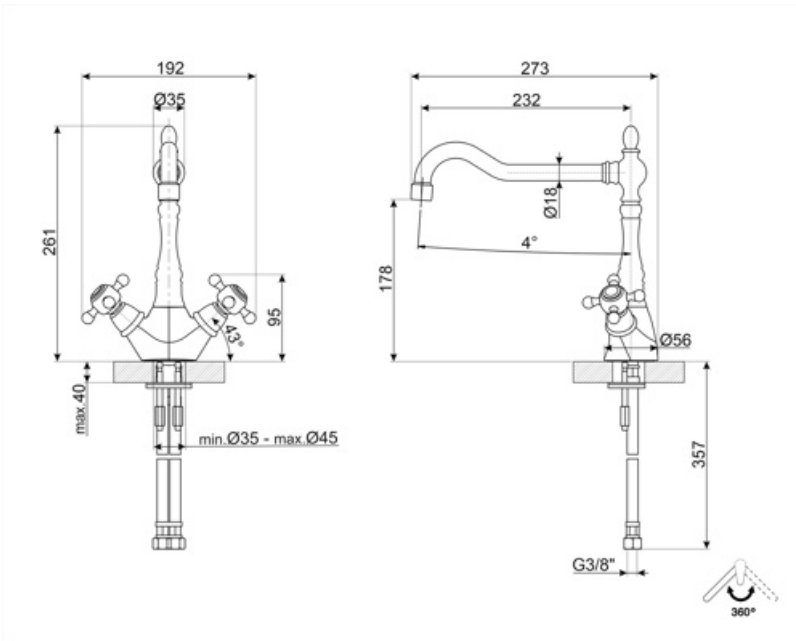

MIR80

Product family	Taps
Material	Brass
Swivelling spout	Yes
Swivelling spout rotation	360 °

Aesthetics

Aesthetic	Coloniale	Finishing	Antique brass
Colour	Brass	Jet type	Single jet
Spout type	L spout	Aerator	Yes
Tap type	Double lever	Flexible hoses number	2

Technical Features

Flexible hoses lenght	370 mm	Optimal pressure	3 bar
Flexible hoses connection	3/8 "	Water production (l/min)	12 l
Maximum pressure	5 bar	Ceramic disc cartridge type	Other Ø
Minimum pressure	1 bar	Tap hole diameter	35 mm

Logistic Information

Product height (mm)	260 mm
---------------------	--------

Compatible Accessories

STABMIX
Tap stabiliser

Symbols glossary

Swivel spout rotation 360°