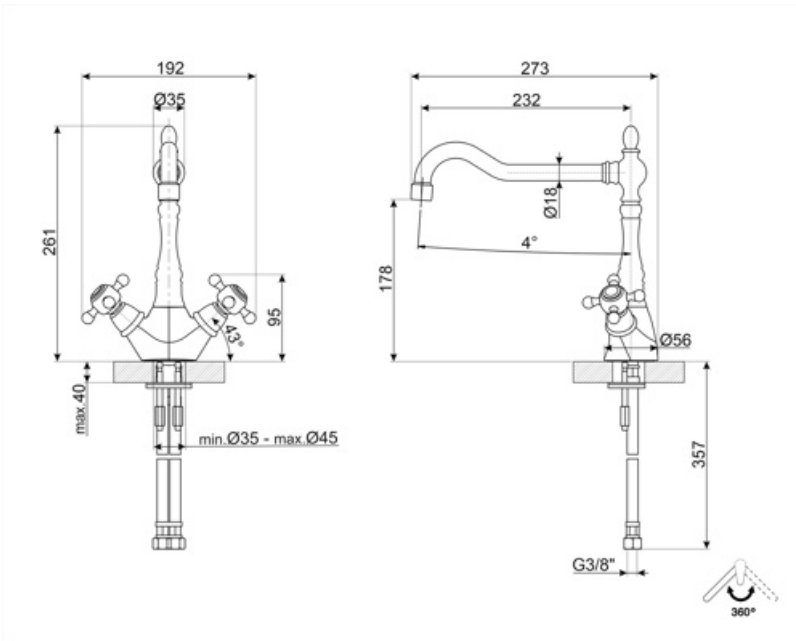

MIR80

Product family	Taps
Material	Brass
Swivelling spout	Yes
Swivelling spout rotation	360 °

Aesthetics

Aesthetic	Coloniale	Finishing	Antique brass
Colour	Brass	Jet type	Single jet
Spout type	L spout	Aerator	Yes
Tap type	Double lever	Flexible hoses number	2

Technical Features

Flexible hoses lenght	370 mm	Optimal pressure	3 bar
Flexible hoses connection	3/8 "	Water production (l/min)	12 l
Maximum pressure	5 bar	Ceramic disc cartridge type	Other Ø
Minimum pressure	1 bar	Tap hole diameter	35 mm

Logistic Information

Product height (mm)	260 mm
---------------------	--------

Compatible Accessories

STABMIX

Tap stabiliser

Symbols glossary

Swivel spout rotation 360°