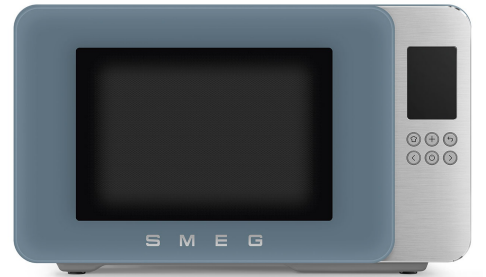

# MOC01SBMEU

Category	Cooking
Product Family	Microwave
Installation type	Countertop
Cooking Method	Microwave with grill
Version	EU
EAN Code	8017709356507

## Aesthetics

<b>Aesthetic</b>	Collezione	<b>Window material</b>	Glass
<b>Colour</b>	Storm Blue	<b>Window color</b>	Smoked
<b>Finishing</b>	Matt	<b>Buttons Material</b>	Plastic
<b>Body finishing</b>	Matt	<b>Buttons Colour</b>	Silver
<b>Front panel material</b>	Aluminium	<b>Base material</b>	Plastic
<b>Front panel Colour</b>	Aluminum	<b>Base color</b>	Matt grey
<b>Body color</b>	Storm blue	<b>Base finishing</b>	Matt
<b>Front panel finishing</b>	Brushed with polished edge	<b>Non-slip feet material</b>	Rubber
<b>Body material</b>	Metal	<b>Type of logo</b>	Silk printing
<b>Door material</b>	Glass	<b>Cable colour</b>	Black

## Technical Features

<b>Capacity</b>	29 l	<b>Microwave - Output power</b>	900 W
<b>Turntable</b>	Yes	<b>Light type</b>	Double LED strip
<b>Turntable dimensions</b>	28 cm	<b>Light when door is opened</b>	Yes
<b>Inverter</b>	Yes	<b>Door opening type</b>	Side opening
<b>Cavity material</b>	Stainless steel	<b>Microwave stops when door is opened</b>	Yes
<b>Grill type</b>	Quartz		
<b>Grill element - power</b>	900 W		