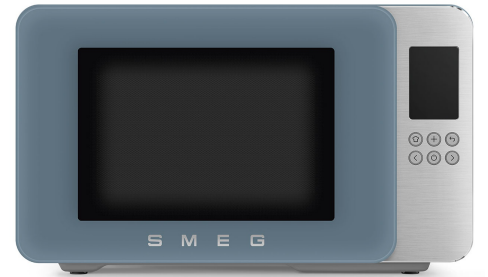

# MOC01SBMUK

Category	Cooking
Product Family	Microwave
Installation type	Freestanding
Cooking Method	Microwave with grill
Version	UK
EAN Code	8017709356545

## Aesthetics

Aesthetics	Collezione	Door window material	Glass
Colour	Storm Blue	Door window color	Smoked
Finishing	Matte	Buttons Material	Plastic
Body finishing	Matte	Buttons Colour	Silver
Front panel material	Aluminium	Base material	Plastic
Front panel Colour	Aluminum	Base colour	Matt grey
Body color	Storm blue	Base finishing	Matte
Front panel finishing	Brushed with polished edge	Non-slip feet material	Rubber
Body material	Metal	Type of logo	Silk printing
Door material	Glass	Cable colour	Black

## Technical Features

Capacity	29 l	Microwave - Output power	900 W
Turntable	Yes	Light type	Double LED strip
Turntable dimensions	28 cm	Light when door is opened	Yes
Inverter	Yes	Door opening type	Side opening
Cavity material	Stainless steel	Microwave stops when door is opened	Yes
Grill type	Quartz		
Grill element - power	900 W		