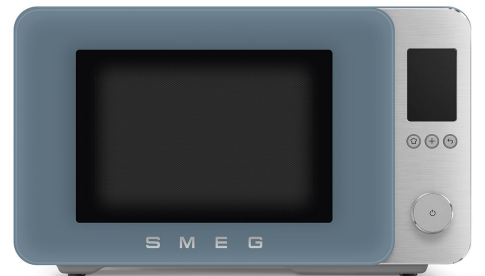

MOC02SBMEU

Category	Cooking
Product Family	Microwave
Installation type	Countertop
Cooking Method	Combi Microwave
Version	EU
EAN Code	8017709356620

Aesthetics

Aesthetic	Collezione	Window color	Smoked
Colour	Storm Blue	Knob Color	Silver
Finishing	Matt	Buttons Material	Plastic
Body finishing	Matt	Knob Material	Plastic, Aluminium
Front panel material	Aluminium	Buttons Colour	Silver
Front panel Colour	Aluminum	Base material	Plastic
Body color	Storm blue	Base color	Matt grey
Front panel finishing	Brushed with polished edge	Base finishing	Matt
Body material	Metal	Non-slip feet material	Rubber
Door material	Glass	Type of logo	Silk printing
Window material	Glass	Cable colour	Black

Controls

Display	Yes	N° buttons	3
Display technology	LCD colour	No. of controls	1
Type of controls	Buttons, Control knobs	START/STOP button	Yes

Technical Features

Capacity	27 l	Microwave - Input power	1450 W
Turntable	Yes	Microwave - Output power	900 W
Turntable dimensions	28 cm	Circulaire heating element - Power	2100 W
Inverter	Yes		
Minimum Temperature	150 °C		
Maximum temperature	240 °C		

Cavity material	Stainless steel	Light type	Double LED strip
Grill type	Quartz	Light when door is opened	Yes
Grill element - power	900 W	Door opening type	Side opening
		Microwave stops when door is opened	Yes
		Microwave screen protection	Yes
		Antislip feet	Yes