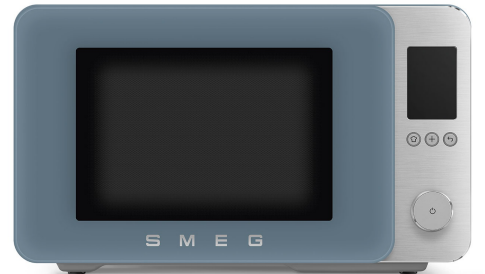

MOC02SBMEU

Category	Cooking
Product Family	Microwave
Installation type	Countertop
Cooking Method	Combi Microwave
Version	EU
EAN Code	8017709356620

Aesthetics

Aesthetic	Collezione	Window color	Smoked
Colour	Storm Blue	Knob Color	Silver
Finishing	Matt	Buttons Material	Plastic
Body finishing	Matt	Knob Material	Plastic, Aluminium
Front panel material	Aluminium	Buttons Colour	Silver
Front panel Colour	Aluminum	Base material	Plastic
Body color	Storm blue	Base color	Matt grey
Front panel finishing	Brushed with polished edge	Base finishing	Matt
Body material	Metal	Non-slip feet material	Rubber
Door material	Glass	Type of logo	Silk printing
Window material	Glass	Cable colour	Black

Controls

Display	Yes	N° buttons	3
Display technology	LCD colour	No. of controls	1
Type of controls	Buttons, Control knobs	START/STOP button	Yes

Technical Features

Capacity	27 l	Microwave - Input power	1450 W
Turntable	Yes	Microwave - Output power	900 W
Turntable dimensions	28 cm	Circulaire heating element - Power	2100 W
Inverter	Yes		
Minimum Temperature	150 °C		
Maximum temperature	240 °C		

Cavity material	Stainless steel	Light type	Double LED strip
Grill type	Quartz	Light when door is opened	Yes
Grill element - power	900 W	Door opening type	Side opening
		Microwave stops when door is opened	Yes
		Microwave screen protection	Yes
		Antislip feet	Yes