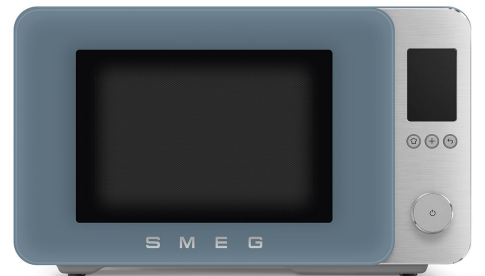

# MOC02SBMUK

Category	Cooking
Product Family	Microwave
Installation type	Countertop
Cooking Method	Combi Microwave
Version	UK
EAN Code	8017709356668

## Aesthetics

Aesthetic	Collezione	Window color	Smoked
Colour	Storm Blue	Knob Color	Silver
Finishing	Matt	Buttons Material	Plastic
Body finishing	Matt	Knob Material	Plastic, Aluminium
Front panel material	Aluminium	Buttons Colour	Silver
Front panel Colour	Aluminum	Base material	Plastic
Body color	Storm blue	Base color	Matt grey
Front panel finishing	Brushed with polished edge	Base finishing	Matt
Body material	Metal	Non-slip feet material	Rubber
Door material	Glass	Type of logo	Silk printing
Window material	Glass	Cable colour	Black

<b>Cavity material</b>	Stainless steel	<b>Light type</b>	Double LED strip
<b>Grill type</b>	Quartz	<b>Light when door is opened</b>	Yes
<b>Grill element - power</b>	900 W	<b>Door opening type</b>	Side opening
		<b>Microwave stops when door is opened</b>	Yes
		<b>Microwave screen protection</b>	Yes
		<b>Antislip feet</b>	Yes