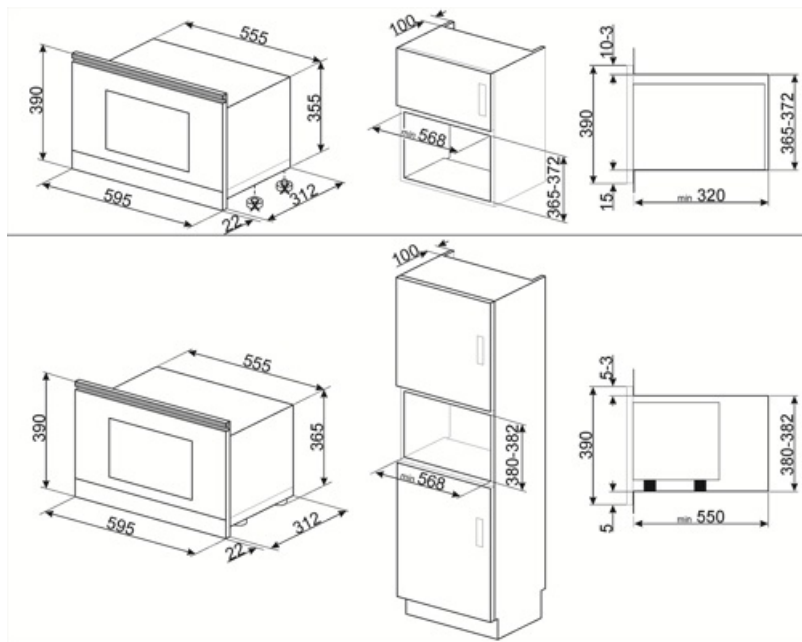

Light when door is opened	Yes	Microwave stops when door is opened	Yes
Grill type	Heating element	Inverter	No
Tilting grill	Yes	Usable cavity space dimensions (HxWxD)	220x350x280 mm
Grill - power	1250 W	Microwave effective power	850 W

Accessories Included

Grid	1	Frame	No
Other	Cucina control knob kit		

Electrical Connection

Plug	No	Voltage (V)	220-240 V
Nominal power	2700 W	Frequency (Hz)	50 Hz
Current	11 A	Comprimento do cabo de alimentação	150 cm