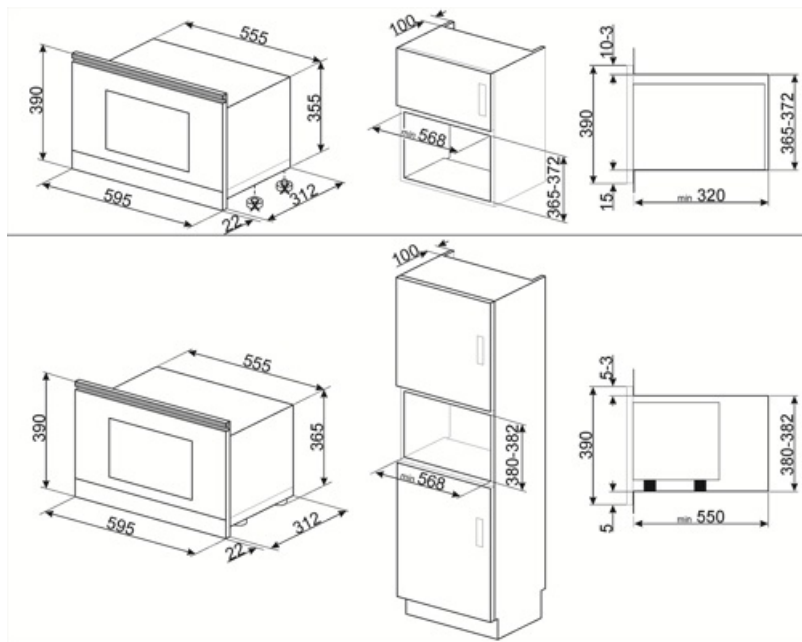

Light when door is opened	Yes	Microwave stops when door is opened	Yes
Grill type	Heating element	Inverter	No
Tilting grill	Yes	Usable cavity space dimensions (HxWxD)	220x350x280 mm
Grill - power	1250 W	Microwave effective power	850 W

Accessories Included

Grid	1	Frame	No
Other	No		

Electrical Connection

Plug	No	Voltage (V)	220-240 V
Nominal power	2700 W	Frequency (Hz)	50 Hz
Current	11 A	Comprimento do cabo de alimentação	150 cm