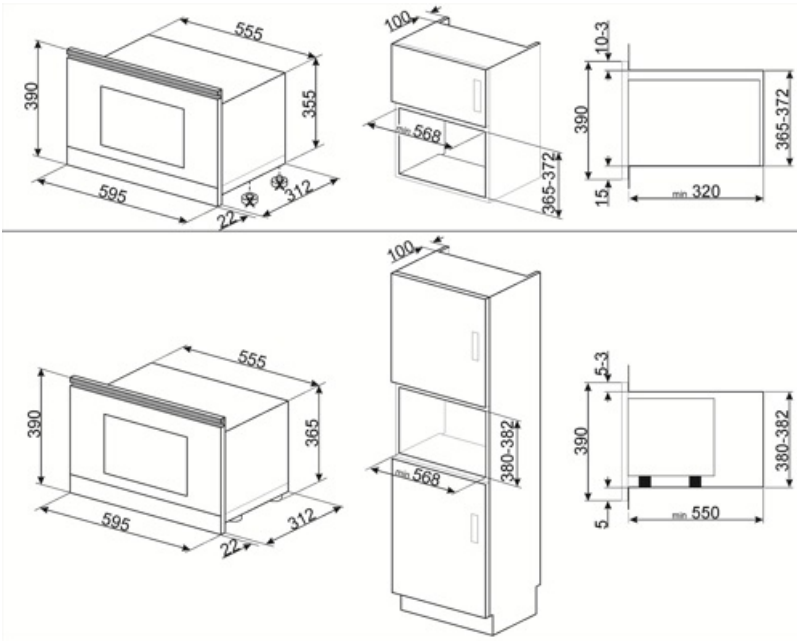

Technical Features

Cavity material	Stainless steel	Door opening	Side-opening
No. of lights	1	Full glass inner door	No
Light type	Incandescent	Total no. of door glasses	2
Light user replaceable	No	Safety Thermostat	Yes
Light Power	20 W	Cooling system	Tangential
Turntable	No	Microwave screen protection	Yes
Ceramic base	Yes	Microwave stops when door is opened	Yes
Light when door is opened	Yes	Inverter	No
Grill type	Heating element	Usable cavity space dimensions (HxWxD)	220x350x280 mm
Tilting grill	Yes	Microwave effective power	850 W
Grill - power	1250 W		

Accessories Included

Grid	1	Frame	No
Other	No		

Performance / Energy Label

Usable volume	22 l	Gross volume	23 l
---------------	------	--------------	------

Electrical Connection

Plug	No	Voltage (V)	220-240 V
Nominal power	2700 W	Frequency (Hz)	50 Hz
Current	11 A	Comprimento do cabo de alimentação	150 cm