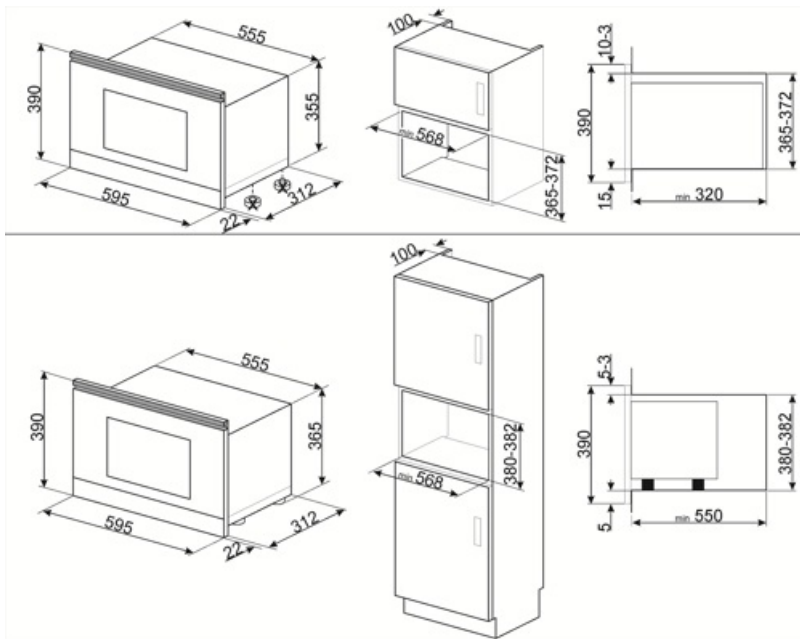

Light when door is opened	Yes	Inverter	No
Door opening	Side-opening	Usable cavity space dimensions (HxWxD)	220x350x280 mm
		Microwave effective power	850 W

Accessories Included

Other	No	Frame	No

Electrical Connection

Plug	No	Voltage (V)	220-240 V
Nominal power	2700 W	Frequency (Hz)	50 Hz
Current	11,7 A	Comprimento do cabo de alimentação	150 cm