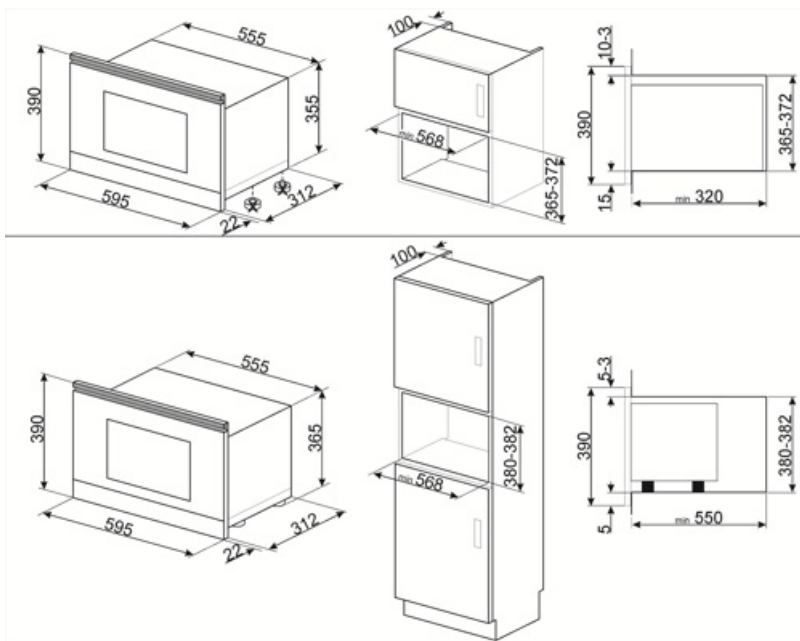

Light when door is opened	Yes	Inverter	No
Door opening	Side-opening	Usable cavity space dimensions (HxWxD)	220x350x280 mm
		Microwave effective power	850 W

Accessories Included

Other	No	Frame	No

Electrical Connection

Plug	No	Voltage (V)	220-240 V
Nominal power	2700 W	Frequency (Hz)	50 Hz
Current	11,7 A	Comprimento do cabo de alimentação	150 cm