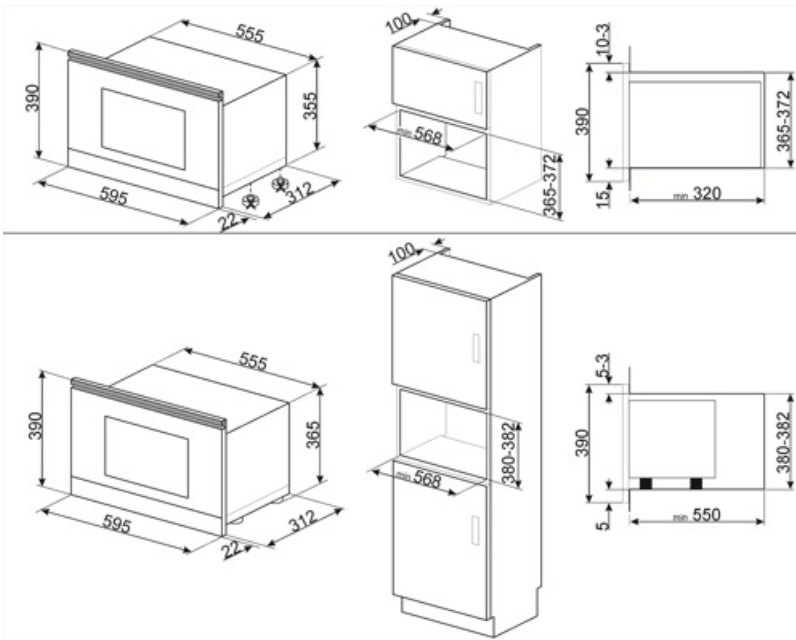

Light when door is opened	Yes	Microwave stops when door is opened	Yes
Grill type	Heating element	Inverter	No
Tilting grill	Yes	Usable cavity space dimensions (HxWxD)	220x350x280 mm
		Microwave effective power	850 W

Accessories Included

Grid	1	Frame	No
Other	No		

Electrical Connection

Plug	No	Voltage (V)	220-240 V
Nominal power	2700 W	Frequency (Hz)	50 Hz
Current	11,7 A	Comprimento do cabo de alimentação	150 cm