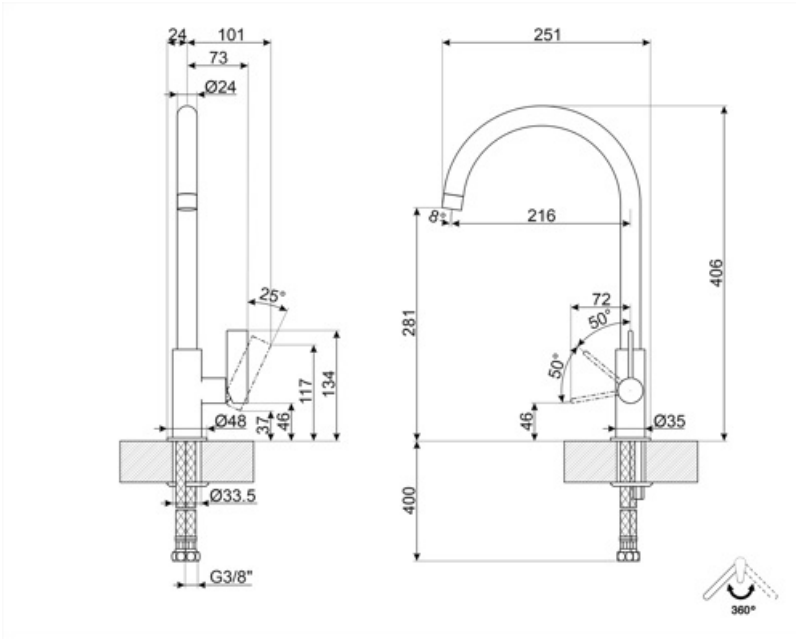

MRMG3CR

Product family	Taps
Material	Brass
Swivelling spout	Yes
Swivelling spout rotation	360 °

Aesthetics

Aesthetic	Universale	Finishing	Glossy
Colour	Chrome	Jet type	Single jet
Spout type	J spout	Aerator	Yes
Tap type	Single lever	Flexible hoses number	2

Technical Features

Flexible hoses lenght	350 mm	Optimal pressure	3 bar
Flexible hoses connection	3/8 "	Water production (l/min)	11,5 l
Maximum pressure	5 bar	Ceramic disc cartridge type	35 Ø
Minimum pressure	0,5 bar	Tap hole diameter	35 mm

Logistic Information

Product height (mm)	406 mm
---------------------	--------

Symbols glossary

Swivel spout rotation 360°