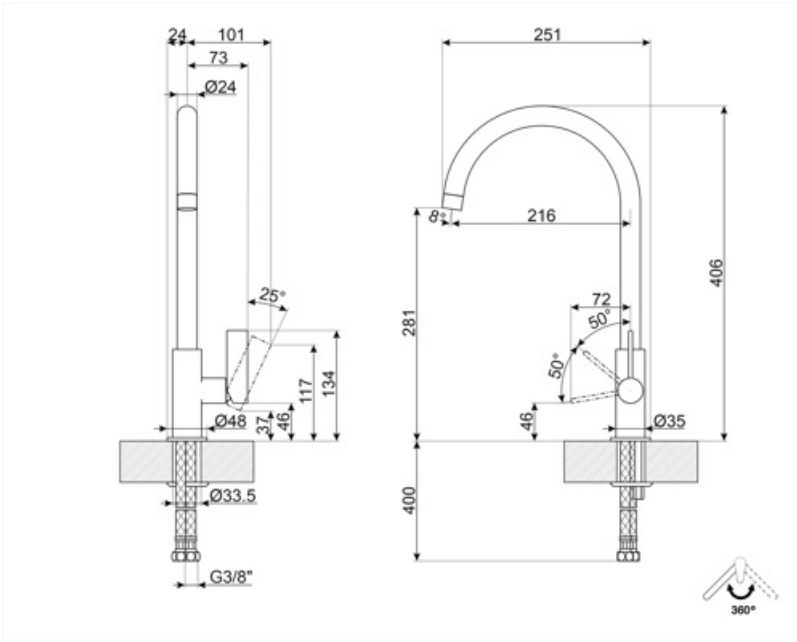

MRMG3CR

Product family	Taps
Material	Brass
Swivelling spout	Yes
Swivelling spout rotation	360 °

Aesthetics

Aesthetic	Universale	Finishing	Glossy
Colour	Chrome	Jet type	Single jet
Spout type	J spout	Aerator	Yes
Tap type	Single lever	Flexible hoses number	2

Technical Features

Flexible hoses lenght	350 mm	Optimal pressure	3 bar
Flexible hoses connection	3/8 "	Water production (l/min)	11,5 l
Maximum pressure	5 bar	Ceramic disc cartridge type	35 Ø
Minimum pressure	0,5 bar	Tap hole diameter	35 mm

Logistic Information

Product height (mm)	406 mm
---------------------	--------

Symbols glossary

Swivel spout rotation 360°