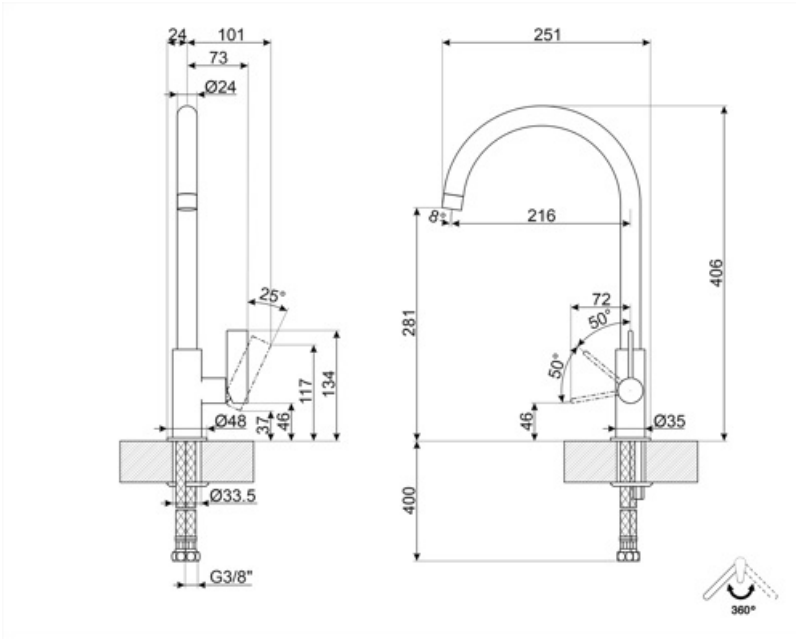

## MRMG3CR

Product family	Taps
Material	Brass
Swivelling spout	Yes
Swivelling spout rotation	360 °

### Technical Features

Flexible hoses lenght	350 mm	Optimal pressure	3 bar
Flexible hoses connection	3/8 "	Water production (l/min)	11,5 l
Maximum pressure	5 bar	Ceramic disc cartridge type	35 Ø
Minimum pressure	0,5 bar	Tap hole diameter	35 mm

### Logistic Information

Product height (mm)	406 mm
---------------------	--------

## Symbols glossary

---

Swivel spout rotation 360°