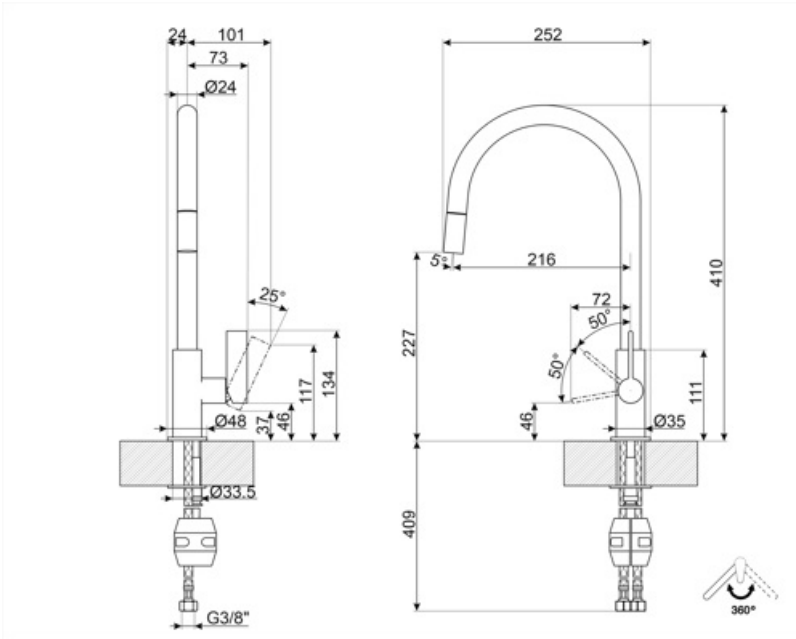

MRMG4DCR

Product family	Taps
Material	Brass
Swivelling spout	Yes
Swivelling spout rotation	360 °

Aesthetics

Aesthetic	Universale	Handshower	Extractable
Colour	Chrome	Jet type	Single jet
Finishing	Glossy	Aerator	Yes
Spout type	J spout	Flexible hoses number	2
Tap type	Single lever		

Technical Features

Flexible hoses lenght	350 mm	Minimum pressure	0,5 bar
Flexible hoses connection	3/8 "	Optimal pressure	3 bar
Ceramic disc cartridge type	35 Ø	Water production (l/min)	8,2 l
Non-return valve	Yes	Tap hole diameter	35 mm
Maximum pressure	5 bar		

Logistic Information

Product height (mm)	410 mm
---------------------	--------

Symbols glossary (TT)

Swivel spout rotation 360°

The extractable handshower allows to increase the range of action of the tap and it is extremely versatile, practical and comfortable.