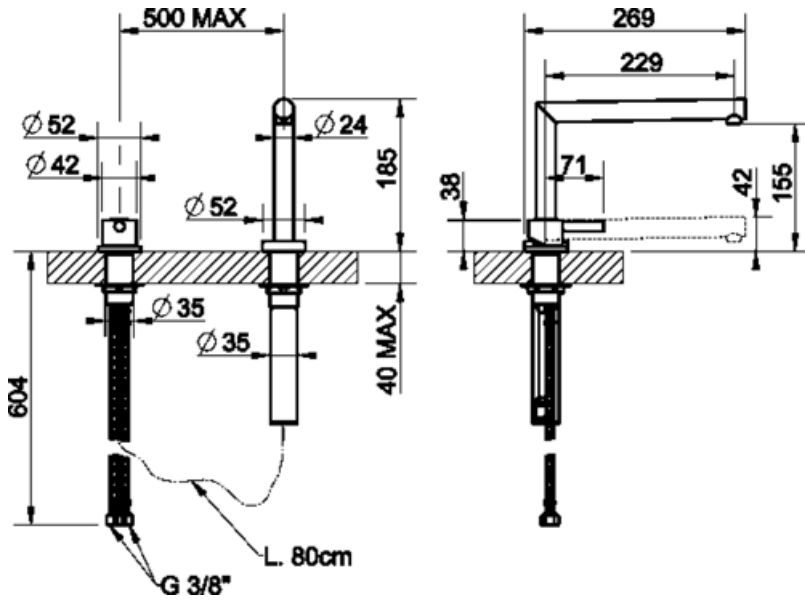

MT0

Product Family	Taps
Material	Brass
Swivelling spout	Yes
Swivelling spout rotation	360 °

Aesthetics

Aesthetics	Universal	Finishing	Gloss
Colour	Chrome	Aerator	Yes
Tap type	Telescopic	Flexible hoses number	2

Technical Features

Flexible hoses lenght	500 mm	Optimal pressure	3 bar
Flexible hoses connection	3/8 "	Ceramic disc cartridge type	25 Ø
Maximum pressure	5 bar	Tap hole diameter	35 mm
Minimum pressure	0,5 bar		

Logistic Information

Product Height (mm)	185 mm
---------------------	--------

Symbols glossary

Tap for spaces with minimum heights such as under the window consisting of a telescopic swivel spout and a remote lever control.

Swivel spout rotation 360°