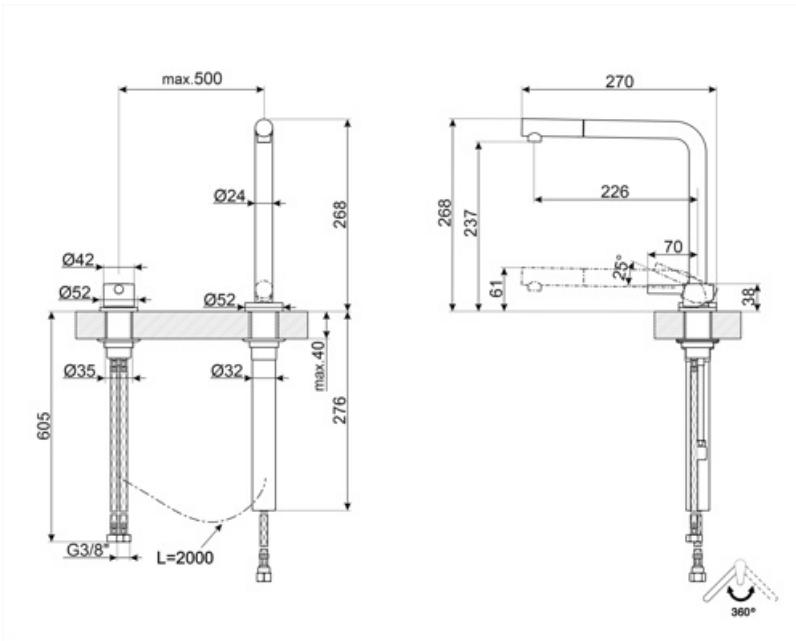

MTD5CR

Product family	Taps
Material	Brass
Swivelling spout	Yes
Swivelling spout rotation	360 °

Aesthetics

Aesthetic	Universale	Handshower	Extractable
Colour	Chrome	Jet type	Single jet
Spout type	L spout	Aerator	Yes
Tap type	Remote lever and telescopic mixer	Flexible hoses number	2
Finishing	Glossy		

Technical Features

Flexible hoses length	500 mm	Water production (l/min)	8,5 l
Flexible hoses connection	3/8 "	Ceramic disc cartridge type	25 Ø
Maximum pressure	5 bar	Tap hole diameter	35 mm
Minimum pressure	0,5 bar	Non-return valve	Yes
Optimal pressure	3 bar		

Logistic Information

Product height (mm)	268 mm
---------------------	--------

Symbols glossary

Tap for spaces with minimum heights such as under the window consisting of a telescopic swivel spout and a remote lever control.

Swivel spout rotation 360°

The extractable handshower allows to increase the range of action of the tap and it is extremely versatile, practical and comfortable.