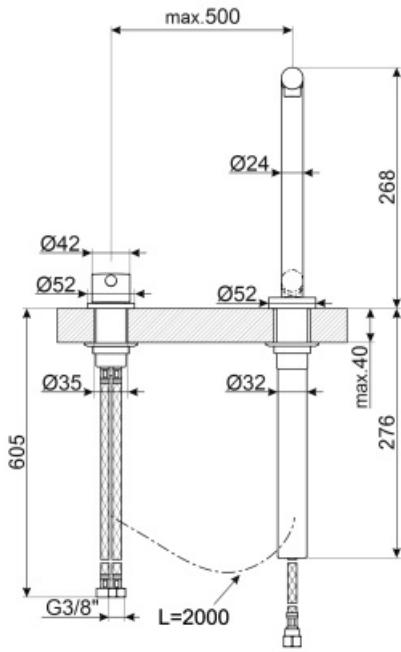

Handshower	Extractable
Jet type	Single jet
Aerator	Yes
Flexible hoses number	2

Technical Features

Flexible hoses lenght	500 mm
Flexible hoses connection	3/8 "
Ceramic disc cartridge type	25 Ø
Non-return valve	Yes
Maximum pressure	5 bar

Minimum pressure	0,5 bar
Optimal pressure	3 bar
Water production (l/min)	8,5 l
Tap hole diameter	35 mm

Logistic Information

Product height (mm)	268 mm
---------------------	--------

Symbols glossary (TT)

Swivel spout rotation 360°

The extractable handshower allows to increase the range of action of the tap and it is extremely versatile, practical and comfortable.

Tap for spaces with minimum heights such as under the window consisting of a telescopic swivel spout and a remote lever control