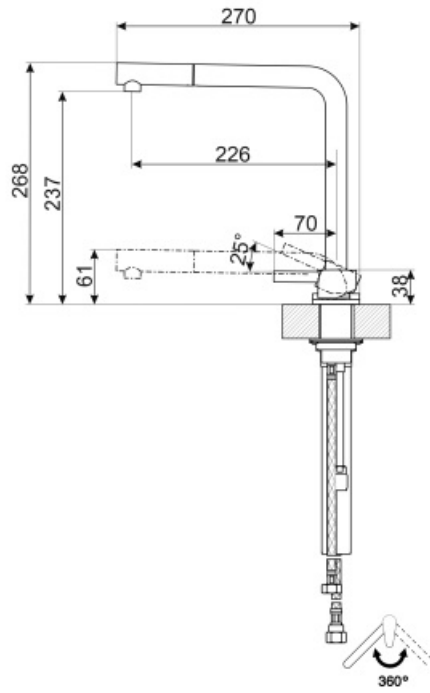

MTD5CR

Product family	Taps
Material	Brass
Swivelling spout	Yes
Swivelling spout rotation	360 °

Aesthetics

Aesthetic	Universale	Handshower	Extractable
Colour	Chrome	Jet type	Single jet
Finishing	Glossy	Aerator	Yes
Spout type	L spout	Flexible hoses number	2
Tap type	Remote lever and telescopic mixer		

Technical Features

Flexible hoses lenght	500 mm	Minimum pressure	0,5 bar
Flexible hoses connection	3/8 "	Optimal pressure	3 bar
Ceramic disc cartridge type	25 Ø	Water production (l/min)	8,5 l
Non-return valve	Yes	Tap hole diameter	35 mm
Maximum pressure	5 bar		

Logistic Information

Product height (mm)	268 mm
---------------------	--------

Symbols glossary (TT)

Tap for spaces with minimum heights such as under the window consisting of a telescopic swivel spout and a remote lever control

Swivel spout rotation 360°

The extractable handshower allows to increase the range of action of the tap and it is extremely versatile, practical and comfortable.