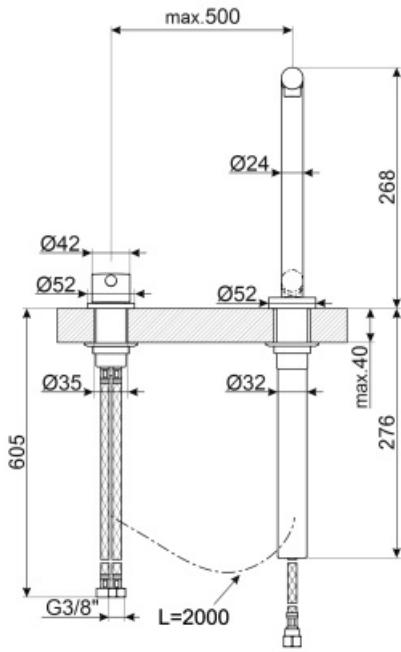

MTD5CR

Product family	Taps
Material	Brass
Swivelling spout	Yes
Swivelling spout rotation	360 °

Aesthetics

Aesthetic	Universale	Handshower	Extractable
Colour	Chrome	Jet type	Single jet
Finishing	Glossy	Aerator	Yes
Spout type	L spout	Flexible hoses number	2
Tap type	Remote lever and telescopic mixer		

Technical Features

Flexible hoses lenght	500 mm	Minimum pressure	0,5 bar
Flexible hoses connection	3/8 "	Optimal pressure	3 bar
Ceramic disc cartridge type	25 Ø	Water production (l/min)	8,5 l
Non-return valve	Yes	Tap hole diameter	35 mm
Maximum pressure	5 bar		

Logistic Information

Product height (mm)	268 mm
---------------------	--------

Symbols glossary (TT)

Tap for spaces with minimum heights such as under the window consisting of a telescopic swivel spout and a remote lever control

Swivel spout rotation 360°

The extractable handshower allows to increase the range of action of the tap and it is extremely versatile, practical and comfortable.