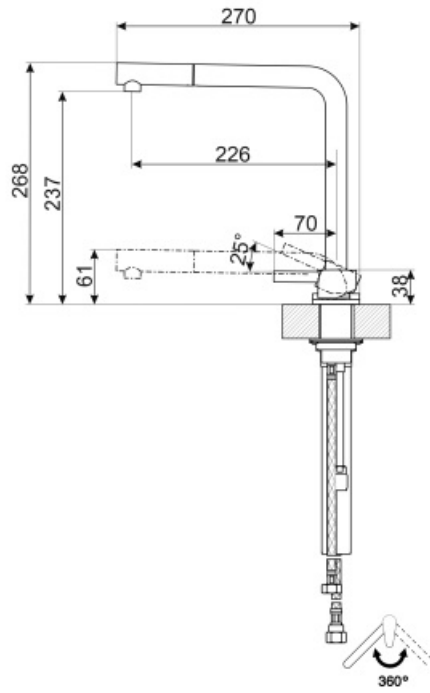

Handshower	Extractable
Jet type	Single jet
Aerator	Yes
Flexible hoses number	2

Technical Features

Flexible hoses lenght	500 mm
Flexible hoses connection	3/8 "
Ceramic disc cartridge type	25 Ø
Non-return valve	Yes
Maximum pressure	5 bar

Minimum pressure	0,5 bar
Optimal pressure	3 bar
Water production (l/min)	8,5 l
Tap hole diameter	35 mm

Logistic Information

Product height (mm)	268 mm
---------------------	--------

Symbols glossary (TT)

Swivel spout rotation 360°

The extractable handshower allows to increase the range of action of the tap and it is extremely versatile, practical and comfortable.

Tap for spaces with minimum heights such as under the window consisting of a telescopic swivel spout and a remote lever control