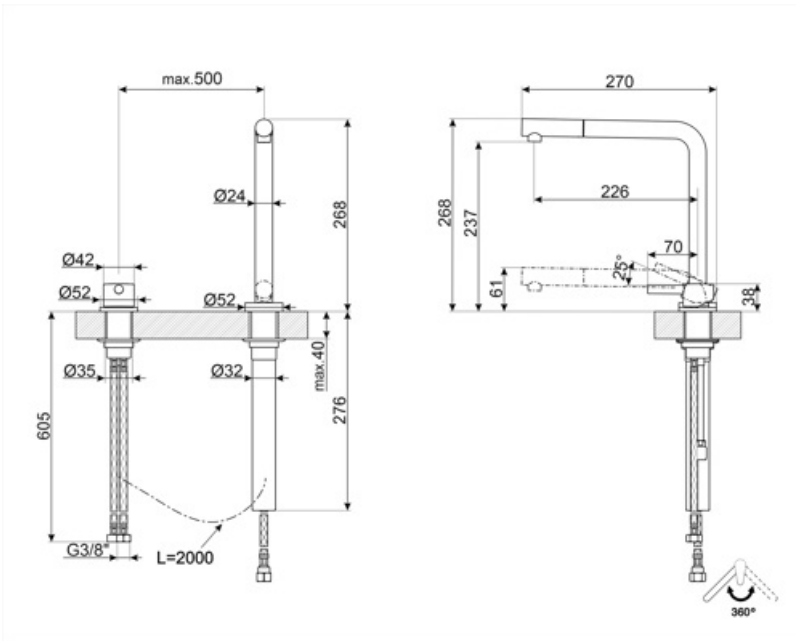

# MTD5CR

Product family	Taps
Material	Brass
Swivelling spout	Yes
Swivelling spout rotation	360 °

## Technical Features

Flexible hoses lenght	500 mm	Minimum pressure	0,5 bar
Flexible hoses connection	3/8 "	Optimal pressure	3 bar
Ceramic disc cartridge type	25 Ø	Water production (l/min)	8,5 l
Non-return valve	Yes	Tap hole diameter	35 mm
Maximum pressure	5 bar		

## Logistic Information

Product height (mm)	268 mm
---------------------	--------

---

## Symbols glossary

---

Swivel spout rotation 360°

The extractable handshower allows to increase the range of action of the tap and it is extremely versatile, practical and comfortable.

Tap for spaces with minimum heights such as under the window consisting of a telescopic swivel spout and a remote lever control