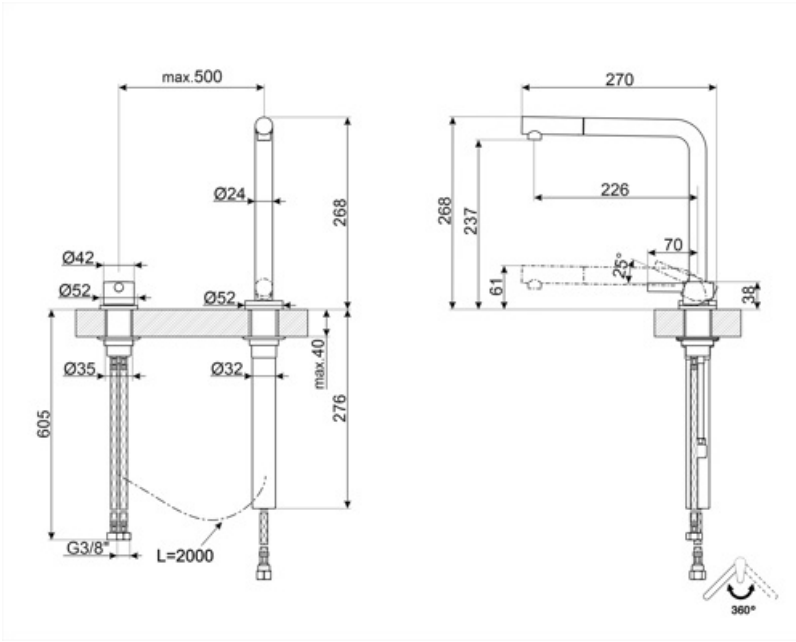

MTD5CR

Product family	Taps
Material	Brass
Swivelling spout	Yes
Swivelling spout rotation	360 °

Aesthetics

Aesthetic	Universale	Handshower	Extractable
Colour	Chrome	Jet type	Single jet
Spout type	L spout	Aerator	Yes
Tap type	Remote lever and telescopic mixer	Flexible hoses number	2
Finishing	Glossy		

Technical Features

Flexible hoses lenght	500 mm	Water production (l/min)	8,5 l
Flexible hoses connection	3/8 "	Ceramic disc cartridge type	25 Ø
Maximum pressure	5 bar	Tap hole diameter	35 mm
Minimum pressure	0,5 bar	Non-return valve	Yes
Optimal pressure	3 bar		

Logistic Information

Product height (mm)	268 mm
---------------------	--------

Symbols glossary

Tap for spaces with minimum heights such as under the window consisting of a telescopic swivel spout and a remote lever control.

Swivel spout rotation 360°

The extractable handshower allows to increase the range of action of the tap and it is extremely versatile, practical and comfortable.