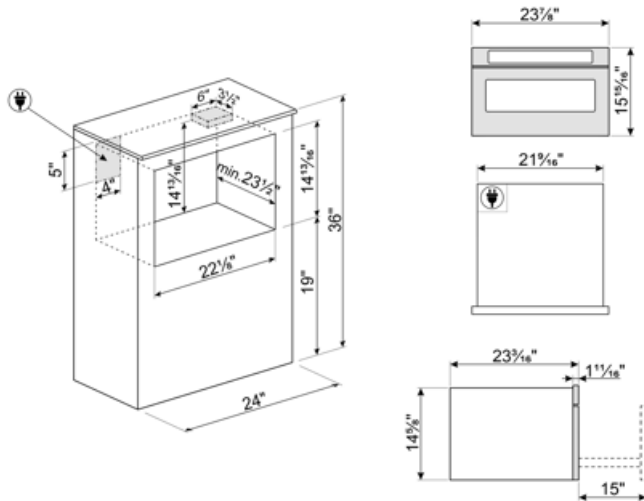

Options

Timer	Electronic	Child safety lock	Yes
End-of-cooking acoustic alarm	Yes		

Technical Features

Cavity material	SGCC painted	Microwave door protection screen	Yes
No. of lights	1	Microwave stops when door is opened	Yes
Lighting	Incandescent	Inner cavity dimensions (HxWxD)	439x424x200 mm
Ceramic base	Yes	Microwave effective power	1000 W
Total no. of door glasses	1		

Electrical Connection

Nominal power 1500 W
Current 14 A
Voltage 120 V

Frequency 60 Hz
Power cord length 51 3/16 "

Symbols glossary

- | | | | |
|--|---|---|--|
|  | Surfaceplus ceramic base: Surfaceplus ceramic base for a microwave oven - no turntable required, and the whole surface can be used for cooking. |  | Child lock: some models are fitted with a device to lock the programme/cycle so it cannot be accidentally changed. |
|  | Microwave energy shortens cooking times dramatically and produces energy savings. |  | Defrost by time: with this function the time of thawing of foods are determined automatically. |
|  | Defrost by weight: With this function the defrosting time is determined |  | Microwave: Penetrating straight into the food, microwaves cook very quickly and with considerable energy savings. Suitable for cooking without fat, they are also able to thaw and heat food without altering its original appearance and aroma. The microwave function can also be combined with conventional functions with all the resulting advantages. Ideal for all types of food. |
|  | Touch controls: Easy to use touch controls allow the appliance to be programmed at the touch of a button. | | |