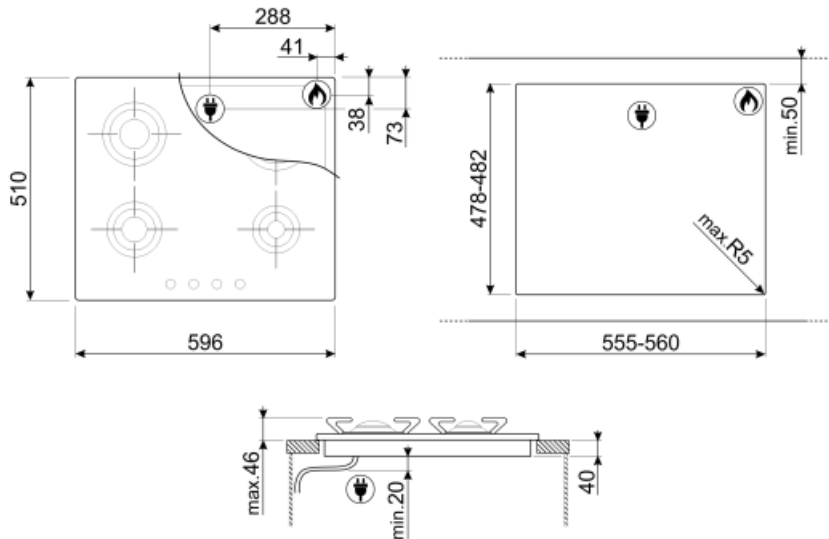

Technical Features

Front left - Gas - Semi Rapid - 1.70 kW

Rear left - Gas - Rapid - 2.40 kW

Rear right - Gas - Rapid - 3.00 kW

Front right - Gas - AUX - 0.90 kW

Gas safety valves	Yes	Automatic Ignition	Yes

Electrical Connection

Nominal power (W)	1 W	Frequency (Hz)	50/60 Hz
Voltage (V)	220-240 V	Power supply cable length	120 cm
Type of electric cable	Single phase		

Gas Connection

Gas Type	G20 Natural gas	Other gas connections provided	Conical
Gas connection	Cilindrical	Gas connection rating (W)	8000 W
Other gas nozzles included	G30 GPL Liquid gas