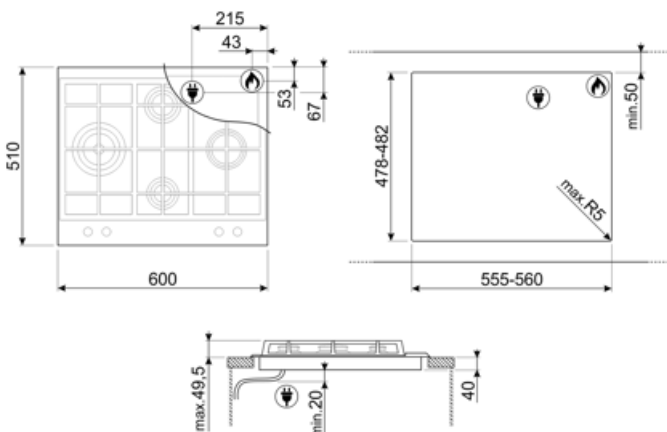

Corte padrão

478-482x555-560 mm

Technical Features

Left - Gas - UR - 3.50 kW

Rear-centre - Gas - Semi Rapid - 1.70 kW

Front-centre - Gas - AUX - 1.10 kW

Right - Gas - Rapid - 2.60 kW

Gas safety valves Yes Automatic Ignition Yes

Accessories Included

Other accessories No

Electrical Connection

Plug	No	Frequency (Hz)	50/60 Hz
Electrical connection rating (W)	1 W	Comprimento do cabo de alimentação	120 cm
Voltage (V)	220-240 V	Ficha elétrica	No
Type of electric cable	Single phase		

Gas Connection

Gas Type	G20 Natural gas	Other gas connections provided	Conical
Ligação ao gás	Ligação ao gás cilíndrica	Gas connection rating (W)	8800 W
Other gas nozzles included	G30 GPL Liquid gas