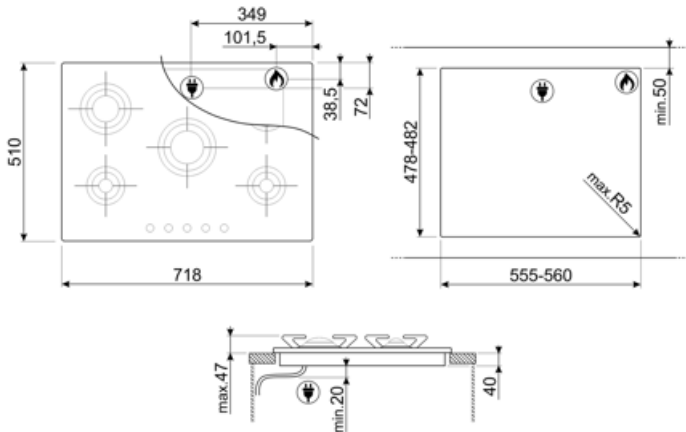

Technical Features

Front left - Gas - AUX - 0.90 kW
Rear left - Gas - Rapid - 2.40 kW
Central - Gas - Rapid - 3.50 kW
Rear right - Gas - Semi Rapid - 1.70 kW
Front right - Gas - AUX - 0.90 kW
Gas safety valves Yes

Automatic Ignition Yes

Electrical Connection

Nominal power (W) 1 W
Voltage (V) 220-240 V
Type of electric cable Single phase

Frequency (Hz) 50/60 Hz
Power supply cable length 120 cm

Gas Connection

Gas Type G20 Natural gas
Gas connection Cilindrical
Other gas nozzles included G30 GPL Liquid gas

Other gas connections provided Conical
Gas connection rating (W) 9500 W