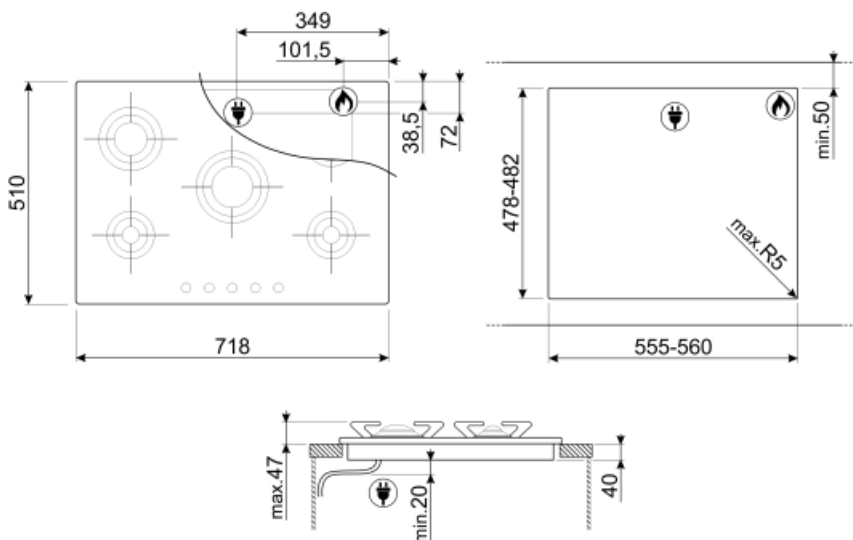

Technical Features

Front-left - Gas - AUX - 0.90 kW
Rear-left - Gas - Rapid - 2.40 kW
Central - Gas - Rapid - 3.50 kW
Rear-right - Gas - Semi Rapid - 1.70 kW
Front-right - Gas - AUX - 0.90 kW
Gas safety valves Yes

Automatic Ignition Yes

Electrical Connection

Electrical connection rating (W) 1 W
Voltage (V) 220-240 V
Type of electric cable installed Yes, Single phase

Frequency (Hz) 50/60 Hz
Power supply cable length 120 cm

Gas Connection

Gas Type G20 Natural gas
Gas connection Cilindrical
Other gas nozzles included G30 GPL Liquid gas

Other gas connections provided Conical
Gas connection rating (W) 9500 W