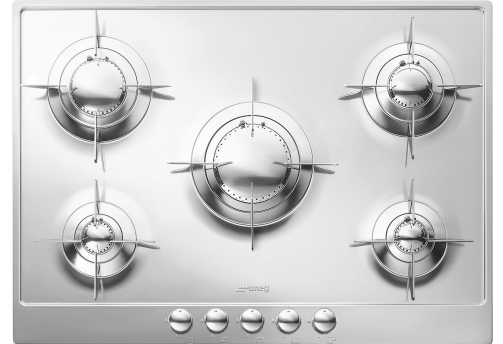

# P705ES

<b>Product Family</b>	Hob
<b>Built-in type</b>	Traditional
<b>Dimensions</b>	70/75 cm
<b>Power supply</b>	Gas
<b>Type</b>	Gas
<b>EAN code</b>	8017709179168

## Aesthetics

<b>Aesthetic</b>	Piano Design
<b>Colour</b>	Stainless steel
<b>Finishing</b>	Glossy
<b>Material</b>	Stainless Steel
<b>Type of steel</b>	Polished
<b>Pan stands</b>	Stainless steel
<b>Pan Stand Coating</b>	EverShine
<b>Burners</b>	Piano Design
<b>Burners Material</b>	Stainless steel
<b>Burner Coating</b>	EverShine
<b>Type of control setting</b>	Control knobs
<b>Control knob position</b>	Front
<b>No. of controls</b>	5
<b>Controls colour</b>	Steel effect

## Symbols glossary (TT)

---

	Standard installation: Traditional installation in tabletop, suitable for any kitchen sets		Knobs control
	CUT_OUT_STANDARD_72dpi		Ever Shine: is an invisible coating that makes the effected area highly resistant to heat.