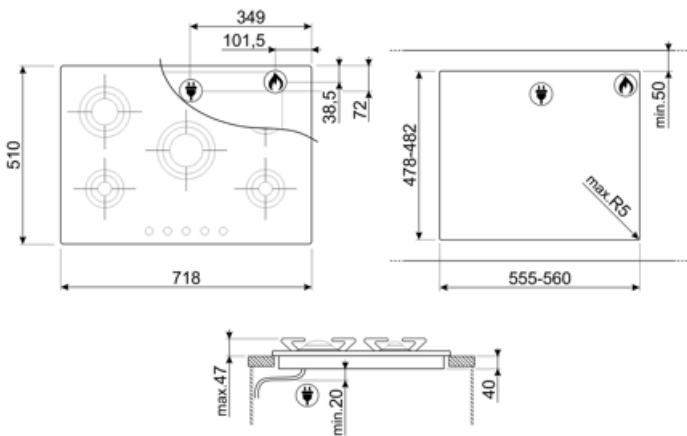

Technical Features

Front-left - Gas - AUX - 0.90 kW
Rear-left - Gas - Rapid - 2.40 kW
Central - Gas - Rapid - 3.50 kW
Rear-right - Gas - Semi Rapid - 1.70 kW
Front-right - Gas - AUX - 0.90 kW
Gas safety valves Yes

Automatic ignition Yes

Electrical Connection

Plug Not present
Electrical connection rating (W) 1 W
Voltage (V) 220-240 V

Type of electric cable installed Yes, Single phase
Frequency (Hz) 50/60 Hz
Power supply cable length 120 cm

Gas Connection

Gas Type G20 Natural gas
Gas connection Cilindrical
Other gas nozzles included G30 GPL Liquid gas

Other gas connections provided Conical
Gas connection rating (W) 9500 W