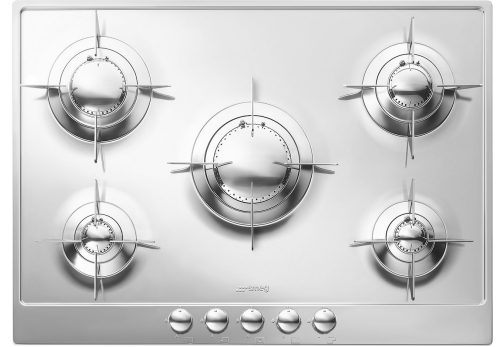

P705ES

Product Family	Hob
Built-in type	Traditional
Dimensions	70/75 cm
Power supply	Gas
Type	Gas
EAN code	8017709179168

Aesthetics

Aesthetic	Piano Design
Colour	Stainless steel
Acabamento	Brilhante
Material	Stainless Steel
Type of steel	Polished
Frame	No
Pan stands	Stainless steel
Pan Stand Coating	EverShine
Burners	Piano Design
Burners Material	Stainless steel
Burner Coating	EverShine
Type of control setting	Control knobs
Control knob position	Front
No. of controls	5
Controls colour	Steel effect
Illuminated control knobs	No
Control knob protection	No
Alternative colours available	No

Program / Functions

No. of gas cook zones	5
Total no. of cook zones	5

Options

Multizone Option	No	Corte padrão	478-482x555-560 mm
-------------------------	----	---------------------	--------------------

Symbols glossary

Instalação padrão: Instalação tradicional em tampo de mesa, adequado para qualquer conjunto de cozinha

CUT_OUT_STANDARD_72dpi

Sempre Brilhante: é um revestimento invisível que torna a área afetada altamente resistente ao calor.