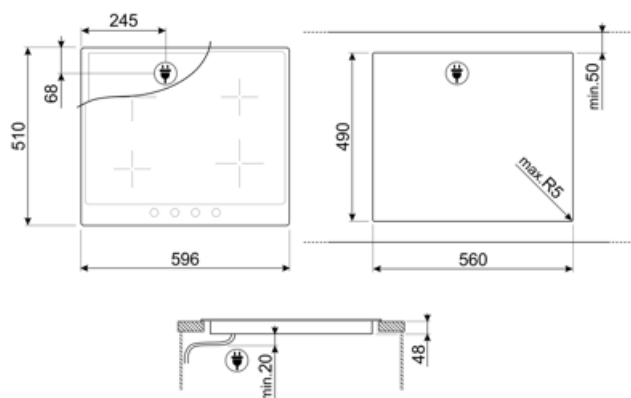

Front-left - Ceramic - Single - 2.00 kW - Ø 18.0 cm
Rear-left - Ceramic - Single - 1.20 kW - Ø 14.0 cm
Rear-right - Ceramic - Single - 2.30 kW - Ø 21.0 cm
Front-right - Ceramic - Single - 1.20 kW - Ø 14.0 cm

Minimum pan diameter indication Yes

Electrical Connection

Electrical connection rating (W)	6600 W	Additional connection modalities	Yes, Single and Double phase
Current	20 A	Frequency (Hz)	50/60 Hz
Voltage (V)	220-240 V	Power supply cable length	150 cm
Voltage 2 (V)	380-415 V	Terminal box Plug	6 poles Not present
Type of electric cable installed	Yes, Three-phase