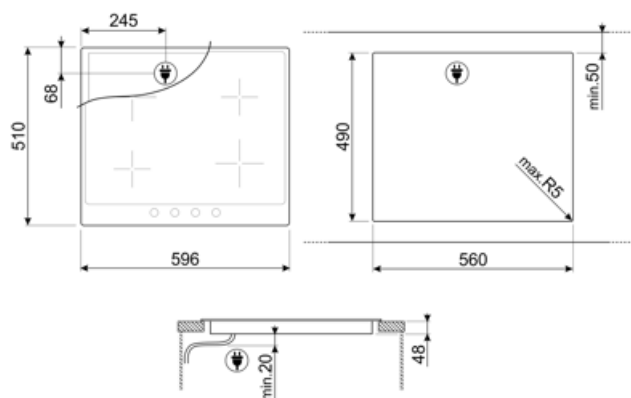

Front-left - Ceramic - Single - 2.00 kW - Ø 18.0 cm

Rear-left - Ceramic - Single - 1.20 kW - Ø 14.0 cm

Rear-right - Ceramic - Single - 2.30 kW - Ø 21.0 cm

Front-right - Ceramic - Single - 1.20 kW - Ø 14.0 cm

Minimum pan diameter indication Yes

Electrical Connection

Plug	Not present	Type of electric cable installed	Yes, Three-phase
Electrical connection rating (W)	6600 W	Additional connection modalities	Yes, Single and Double phase
Current	20 A	Frequency (Hz)	50/60 Hz
Voltage (V)	220-240 V	Power supply cable length	150 cm
Voltage 2 (V)	380-415 V	Terminal box	6 poles