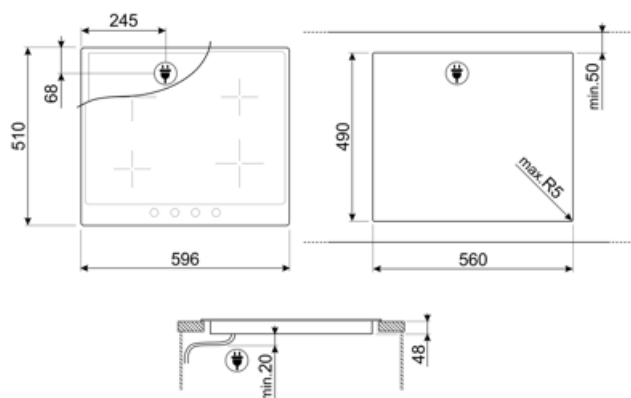

P864AO

Product Family
Built-in type
Dimensions
Power supply
Type
EAN code

Hob
Traditional
60 cm
Electric
Ceramic
8017709259976

Aesthetics

Aesthetic	Coloniale
Colour	Anthracite
Material	Verniciato
Frame	Yes
Frame colour	Anthracite
Type of control setting	Control knobs
Control knob position	Front
No. of controls	4
Controls colour	Antique brass
Components finishing	Antique brass
Logo	Silk screen
Serigraphy colour	Gold
Alternative colours available	Cream

Program / Functions

No. of ceramic cook zones	4
Total no. of cook zones	4

Options

Worktop Cut-Out	490x560 mm
-----------------	------------

Technical Features

Front-left - Ceramic - Single - 2.00 kW - Ø 18.0 cm
 Rear-left - Ceramic - Single - 1.20 kW - Ø 14.0 cm
 Rear-right - Ceramic - Single - 2.30 kW - Ø 21.0 cm
 Front-right - Ceramic - Single - 1.20 kW - Ø 14.0 cm

Minimum pan diameter indication Yes

Electrical Connection

Electrical connection rating (W)	6600 W	Additional connection modalities	Yes, Single and Double phase
Current	20 A	Frequency (Hz)	50/60 Hz
Voltage (V)	220-240 V	Power supply cable length	150 cm
Voltage 2 (V)	380-415 V	Terminal box	6 poles
Type of electric cable installed	Yes, Three-phase	Plug	Not present