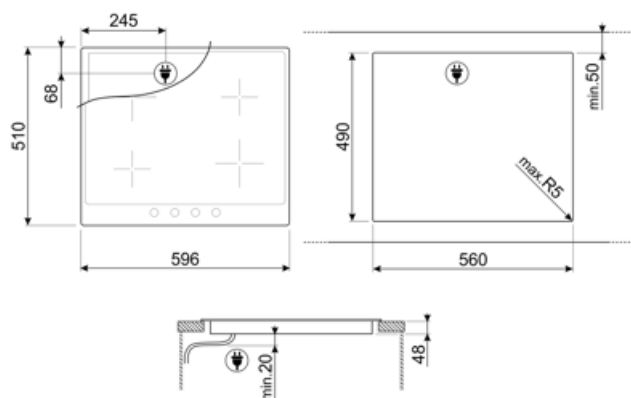

Front-left - Ceramic - Single - 2.00 kW - Ø 18.0 cm
Rear-left - Ceramic - Single - 1.20 kW - Ø 14.0 cm
Rear-right - Ceramic - Single - 2.40 kW - Ø 21.0 cm
Front-right - Ceramic - Single - 1.20 kW - Ø 14.0 cm

Minimum pan diameter indication Yes

Protection against accidental start up

Yes

Electrical Connection

Electrical connection rating (W) 6600 W

Current 20 A

Voltage (V) 220-240 V

Voltage 2 (V) 380-415 V

Type of electric cable installed Yes, Three-phase

Additional connection modalities

Yes, Single and Double phase

Frequency (Hz)

50/60 Hz

Power supply cable length

150 cm

Terminal box

6 poles

Plug

Not present