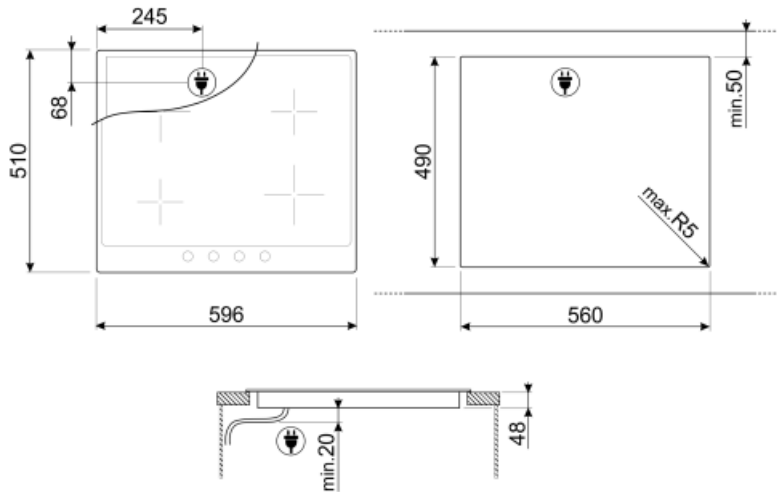

Front-left - Ceramic - Single - 2.00 kW - Ø 18.0 cm

Rear-left - Ceramic - Single - 1.20 kW - Ø 14.0 cm

Rear-right - Ceramic - Single - 2.40 kW - Ø 21.0 cm

Front-right - Ceramic - Single - 1.20 kW - Ø 14.0 cm

Minimum pan diameter indication Yes

Protection against accidental start up

Yes

Electrical Connection

Plug Not present
Electrical connection rating (W) 6600 W
Current 20 A
Voltage (V) 220-240 V
Voltage 2 (V) 380-415 V

Type of electric cable installed

Yes, Three-phase

Additional connection modalities

Yes, Single and Double phase

Frequency (Hz)

50/60 Hz

Power supply cable length

150 cm

Terminal box

6 poles