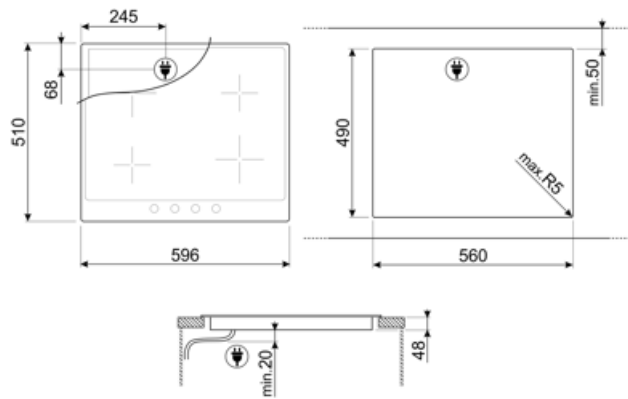

Electrical Connection

Plug	Not present	Type of electric cable installed	Yes, Three-phase
Electrical connection rating (W)	6600 W	Additional connection modalities	Yes, Single and Double phase
Current	20 A	Frequency (Hz)	50/60 Hz
Voltage (V)	220-240 V	Power supply cable length	150 cm
Voltage 2 (V)	380-415 V	Terminal box	6 poles