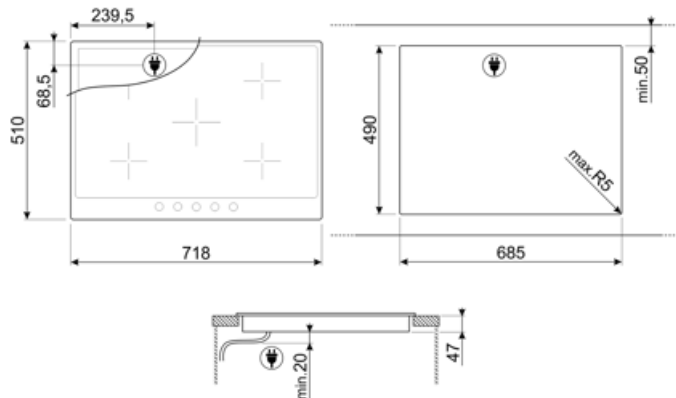

Technical Features

Front-left - Ceramic - Single - 1.80 kW - Ø 18.0 cm
Rear-left - Ceramic - Single - 1.20 kW - Ø 14.0 cm
Central - Ceramic - Single - 2.00 kW - 15.0x25.0 cm
Rear-right - Ceramic - Single - 2.40 kW - Ø 21.0 cm
Front-right - Ceramic - Single - 1.20 kW - Ø 14.0 cm

Minimum pan diameter indication Yes

Residual heat indicator Yes

Automatic switch off when overheat Yes

Electrical Connection

Electrical connection rating (W) 8600 W
Current 24 A
Voltage (V) 220-240 V
Voltage 2 (V) 380-415 V
Type of electric cable installed Yes, Three-phase

Additional connection modalities Yes, Single and Double phase
Frequency (Hz) 50/60 Hz
Power supply cable length 150 cm
Terminal box Plug 6 poles
Not present