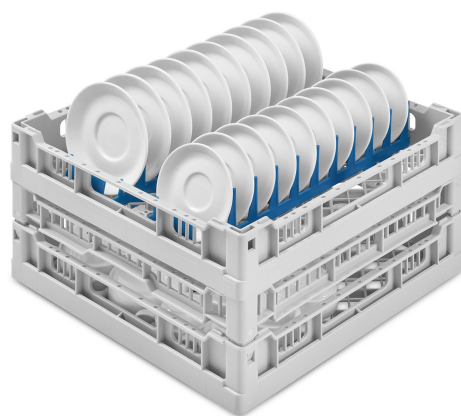

## PB40C02

|                             |                        |
|-----------------------------|------------------------|
| <b>Family</b>               | Dishwasher accessories |
| <b>Subfamily</b>            | Baskets                |
| <b>Type</b>                 | Plastic basket         |
| <b>Width</b>                | 400 mm                 |
| <b>Depth</b>                | 400 mm                 |
| <b>Height</b>               | 227 mm                 |
| <b>Suitable for</b>         | Glasswashers 400       |
| <b>Pieces per packaging</b> | 1                      |

Universal flat bottom polypropylene double basket, 20 small dishes upper basket, internal height lower basket 120 mm, dim.(WxDxH) 400x400x227 mm