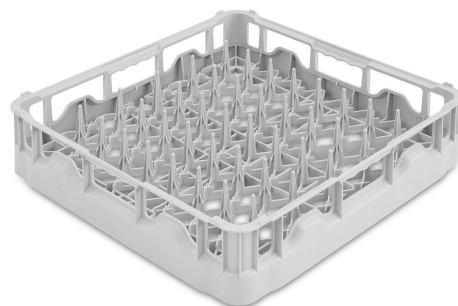

PB50D01

Family	Dishwasher accessories
Suitable for	Glasswashers 400x400
Type	Plastic basket
Width	500 mm
Depth	500 mm
Height	105 mm
Suitable for	Dishwashers
Pieces per packaging	1

Basket made of polypylene for 18 plates 500x500

Construction

Maximum dish diameter 250 mm

Numero file

9