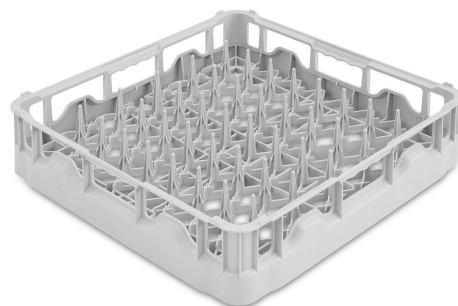

PB50D01

Family	Dishwasher accessories
Type	Baskets
Type	Plastic basket
Width	500 mm
Product depth	500 mm
Product height	105 mm
Suitable for	Dishwashers
Pieces per packaging	1

Basket made of polypylene for 18 plates 500x500

Construction

Maximum dish diameter 250 mm

Numero file

9