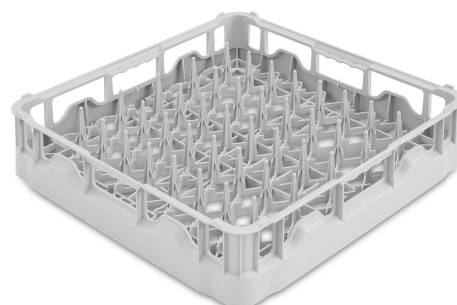

PB50D01

Family	Dishwasher accessories
Type	Baskets
Type	Plastic basket
Width	500 mm
Product depth	500 mm
Product height	105 mm
Suitable for	Dishwashers
Pieces per packaging	1

Basket made of polypylene for 18 plates 500x500

Construction

Maximum dish diameter 250 mm

Numero file

9