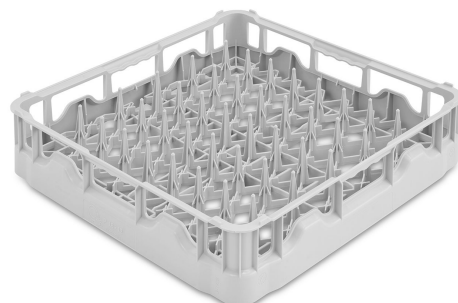

PB50D01

Family	Dishwasher accessories
Type	Baskets
Type	Plastic basket
Width	500 mm
Product depth	500 mm
Product height	105 mm
Suitable for	Dishwashers
Pieces per packaging	1

Basket made of polypylene for 18 plates 500x500

Construction

Maximum dish diameter 250 mm

Numero file

9