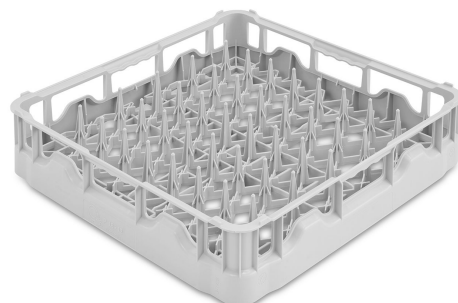

PB50D01

Family	Dishwasher accessories
Type	Baskets
Type	Plastic basket
Width	500 mm
Depth	500 mm
Height	105 mm
Suitable for	Dishwashers and Hood type 500
Pieces per packaging	1

Polypylene basket for 18 plates, 500x500x105 mm

Construction

Maximum dish diameter 250 mm

Numero file

9