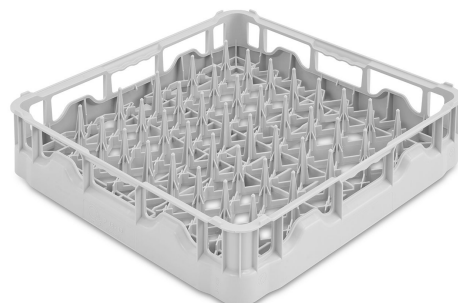

## PB50D01

Family	Dishwasher accessories
Type	Baskets
Type	Plastic basket
Width	500 mm
Depth	500 mm
Height	105 mm
Suitable for	Dishwashers and Hood type 500
Pieces per packaging	1

Polypylene basket for 18 plates, 500x500x105 mm

## Construction

---

Maximum dish diameter 250 mm

Numero file

9