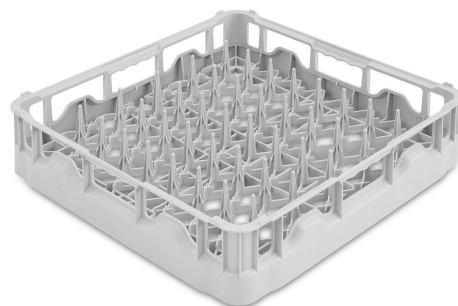

PB50D01

Family	Dishwasher accessories
Type	Baskets
Type	Plastic basket
Width	500 mm
Depth	500 mm
Height	105 mm
Suitable for	Dishwashers and Hood type 500
Pieces per packaging	1

Polypylene basket for 18 plates, 500x500x105 mm

Construction

Maximum dish diameter 250 mm

Numero file

9