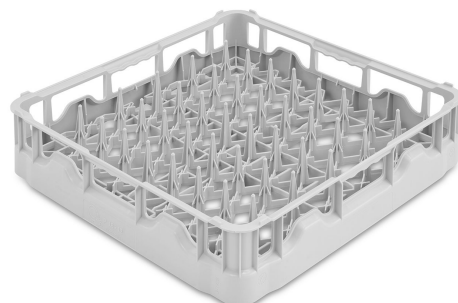

# PB50D01

<b>Family</b>	Dishwasher accessories
<b>Subfamily</b>	Baskets
<b>Type</b>	Plastic basket
<b>Width</b>	500 mm
<b>Depth</b>	500 mm
<b>Height</b>	105 mm
<b>Suitable for</b>	Dishwashers and Hood type 500
<b>Pieces per packaging</b>	1

Polypropylene basket for 18 plates Ø250 mm max, dim.(WxDxH)  
500x500x105 mm

## Construction

---

**Maximum dish diameter** 250 mm

**Numero file**

9