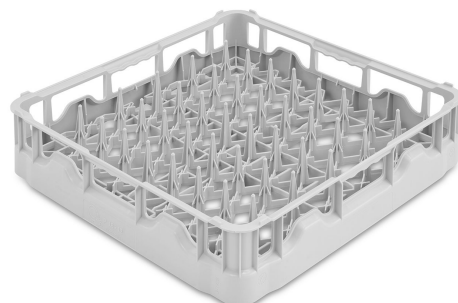

## PB50D01

<b>Family</b>	Dishwasher accessories
<b>Subfamily</b>	Baskets
<b>Type</b>	Plastic basket
<b>Width</b>	500 mm
<b>Depth</b>	500 mm
<b>Height</b>	105 mm
<b>Suitable for</b>	Dishwashers and Hood type 500
<b>Pieces per packaging</b>	1

Polypropylene basket for 18 plates Ø250 mm max, dim.(WxDxH)  
500x500x105 mm

## Construction

---

**Maximum dish diameter** 250 mm

**Numero file**

9