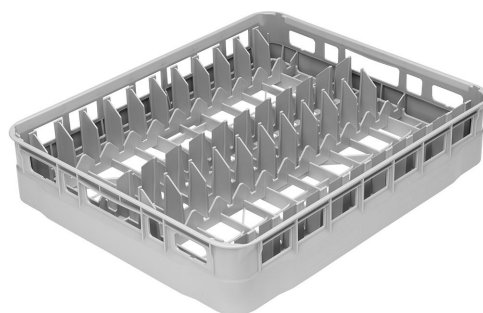

PB60D01

Family	Dishwasher accessories
Suitable for	Glasswashers 400x400
Type	Plastic basket
Width	600 mm
Depth	500 mm
Height	115 mm
Suitable for	Hood type 600x500
Pieces per packaging	1

Basket in polypropylene for 22 dishes 600x500

Construction

Maximum dish diameter 250 mm

Numero file

11