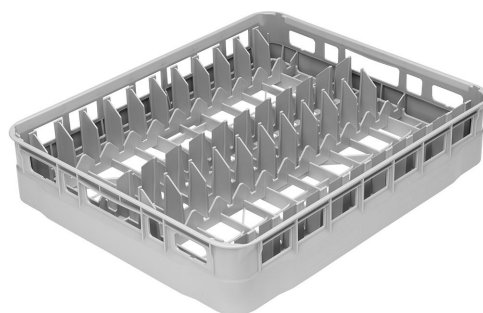

## PB60D01

Family	Dishwasher accessories
Suitable for	Glasswashers 400x400
Type	Plastic basket
Width	600 mm
Depth	500 mm
Height	115 mm
Suitable for	Hood type 600x500
Pieces per packaging	1

Basket in polypropylene for 22 dishes 600x500

## Construction

---

Maximum dish diameter 250 mm

Numero file

11