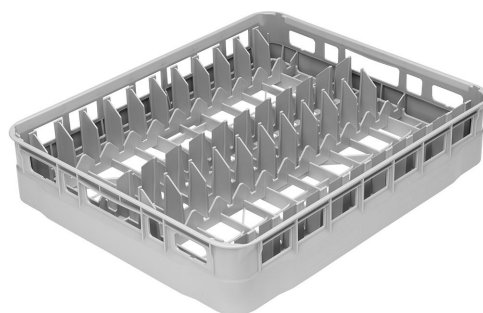

PB60D01

Family	Dishwasher accessories
Type	Baskets
Type	Plastic basket
Width	600 mm
Product depth	500 mm
Product height	115 mm
Suitable for	Hood type 600x500
Pieces per packaging	1

Basket in polypropylene for 22 dishes 600x500

Construction

Maximum dish diameter 250 mm

Numero file

11