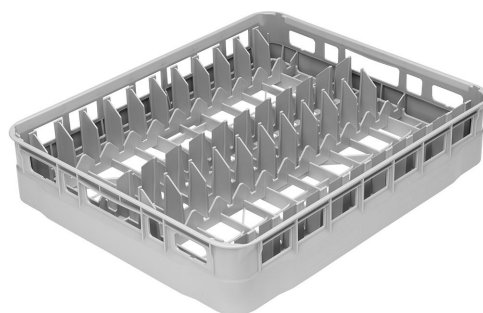

PB60D01

Family	Dishwasher accessories
Subfamily	Baskets
Type	Plastic basket
Width	600 mm
Depth	500 mm
Height	115 mm
Suitable for	Hood type 600
Pieces per packaging	1

Polypropylene basket for 22 dishes Ø290 mm max, dim. (WxDxH)
600x500x115 mm

Construction

Maximum dish diameter 250 mm

Numero file

11